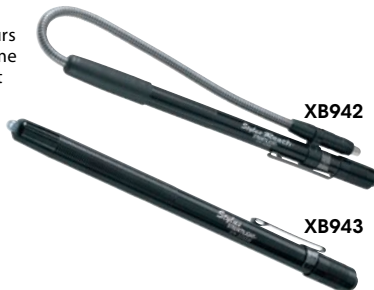

Stylus® Penlights

- High intensity LED lasts 100 000 hours
- Up to 24 hours of continuous run time
- XB942 has a flexible cable making it possible to see anywhere
- Includes 3 AAAA alkaline batteries
- Black casing with pocket clip

Model No.	Mfg. No.	Description	Lumens	Price /Each
XB943	65118	Stylus® Penlight, 3.5 oz.	11	
XB942	65618	Stylus Reach® Penlight - 7" Cable, 3.5 oz.	11	

Right Angle 3715 LED Flashlights

- Compact, rugged and lightweight
- Featuring downcast LEDs for illuminating your path
- Built-in battery life indicator
- Powered by four AA alkaline batteries (not included)
- Water-resistant IPX4
- Class I, Div. 1 Groups ABCD Operating Temp. Class T4
- Run Time Hrs. (High): 4
- Run Time Hrs. (Low): 7
- Lumens (Downcast): 31
- Run Time Hrs. (Downcast): 31
- Body Material: Plastic
- Body Colour: Yellow