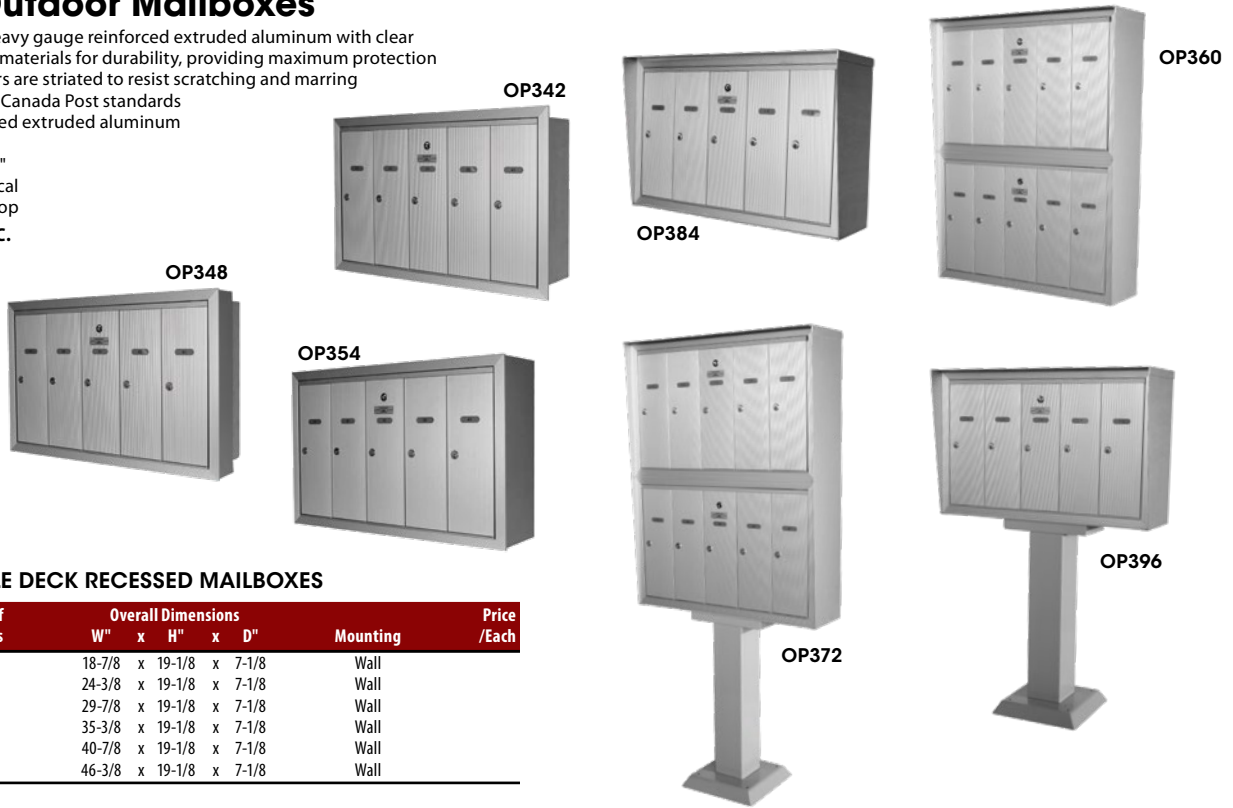

Indoor/Outdoor Mailboxes

- Constructed of heavy gauge reinforced extruded aluminum with clear anodized surface materials for durability, providing maximum protection
- The trim and doors are striated to resist scratching and marring
- Meets or exceeds Canada Post standards
- Material: Reinforced extruded aluminum
- Door Height: 16"
- Door Width: 5-1/2"
- Orientation: Vertical
- Loading Access: Top

F.O.B. Montreal, QC.

INDOOR SINGLE DECK RECESSED MAILBOXES

Model No.	No. of Doors	Overall Dimensions			Mounting	Price /Each
		W"	x H"	x D"		
OP340	3	18-7/8	x 19-1/8	x 7-1/8	Wall	
OP341	4	24-3/8	x 19-1/8	x 7-1/8	Wall	
OP342	5	29-7/8	x 19-1/8	x 7-1/8	Wall	
OP343	6	35-3/8	x 19-1/8	x 7-1/8	Wall	
OP344	7	40-7/8	x 19-1/8	x 7-1/8	Wall	
OP345	8	46-3/8	x 19-1/8	x 7-1/8	Wall	

INDOOR SINGLE DECK SEMI-RECESSED MAILBOXES

Model No.	No. of Doors	Overall Dimensions			Mounting	Price /Each
		W"	x H"	x D"		
OP346	3	18-7/8	x 19-1/8	x 7-1/8	Wall	
OP347	4	24-3/8	x 19-1/8	x 7-1/8	Wall	
OP348	5	29-7/8	x 19-1/8	x 7-1/8	Wall	
OP349	6	35-3/8	x 19-1/8	x 7-1/8	Wall	
OP350	7	40-7/8	x 19-1/8	x 7-1/8	Wall	
OP351	8	46-3/8	x 19-1/8	x 7-1/8	Wall	