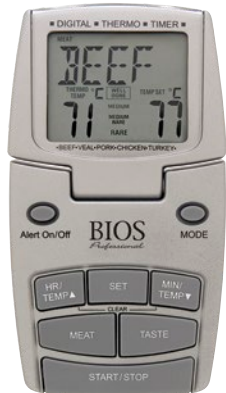

### Pre-Programmed Thermometers/Timers

- Pre-programmed cooking temperatures for different meats and tastes
- Select taste setting: Rare to well done
- Displays preset and internal cooking temperatures
- Stainless steel probe with 1 m heat resistant wire
- °C/°F switchable
- Temperature Range: -10° to 200°C (14° to 392°F)
- Weight: 6.4 oz

| Model No. | Mfg. No. | Description       | Price/Each |
|-----------|----------|-------------------|------------|
| HX158     | DT100    | Thermometer/Timer |            |

### Indoor/Outdoor Wireless Thermometer

- Displays transmitted readings from a remote sensor up to 30 meters / 100 feet away from the indoor monitor
- With multiple sensor capability, the indoor monitor can display temperature from up to 3 sensors
- Min / Max memory
- Temperature trend
- °C / °F switchable
- Hangs or stands
- Type: Non-Contact
- Display Type: Analogue
- Temperature Range: 31-158°F (-35-70°C)
- Manufacturer's Warranty: 2 Year

### Indoor/Outdoor Wired Thermometers

- Indoor/outdoor temperature
- Min/max memory
- 3 m/9.8' wired sensor probe
- Time and date
- °C/°F switchable
- Large LCD display
- Temperature trend
- Time and alarm features
- Freeze alarm