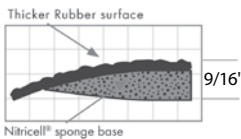

WeldSafe® No. 447

- Dramatically reduces fatigue while withstanding the challenges of welding environments
- Specially formulated to repel sparks and hot metal shards, the thick rubber surface has a melt point of over 500°F
- The super resilient Nitricell® sponge base is a nitrile rubber composite that offers unparalleled comfort
- All edges are safety bevelled
- 9/16" thick
- Green rating > 33% post industrial material
- Colour: Black

3-YEAR WARRANTY

Anti-fatigue mat specifically designed for welding!