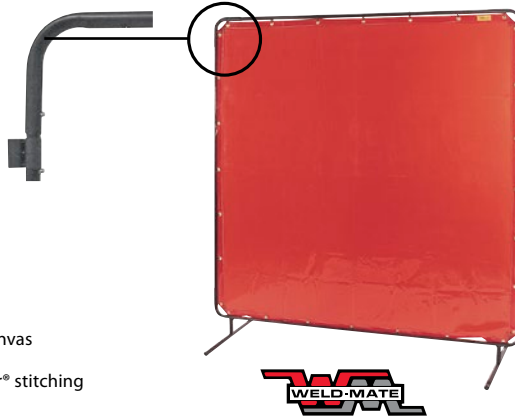

### FRAMES

- Innovative COMBOframe combines high durability with extreme versatility
- Made with heavy-duty finished steel tubing and connects with spring-pins
- Assembles in less than five minutes, no tools required
- Adjustable to fit both 6' and 8'-wide welding screens
- Includes 360° swivel connectors that allow various configurations

### LAVASHIELD™ CURTAINS

- Specially formulated 16-mil thick vinyl
- **NT832** and **NT833**: 25-mil thick cotton duck canvas
- Grommets every 12" interval
- Screen edges are hemmed with DuPont® Kevlar® stitching
- Resists to UV rays, flame and abrasion
- **Sold per panel**

## WeldSafe® No. 447

- Dramatically reduces fatigue while withstanding the challenges of welding environments
- Specially formulated to repel sparks and hot metal shards, the thick rubber surface has a melt point of over 500°F
- The super resilient Nitricell® sponge base is a nitrile rubber composite that offers unparalleled comfort
- All edges are safety bevelled
- 9/16" thick
- Green rating > 33% post industrial material
- Colour: Black