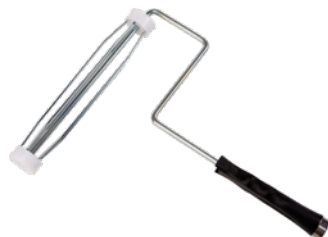

AP200 Series Paint Brushes

- Brush Type: Pure white bristles
- Handle: Solid plain wood
- Tin-plated ferrule
- Well-suited for oil-based paints

Model No.	Width"	Thickness"	Price /Each
KP306	1/2	5/16	
KP297	1	3/8	
KP298	2	3/8	
KP299	3	3/8	
KP854	Kit of 4, Includes KP306, KP297, KP298 & KP299		

AP400 Series Paint Brushes

- Brush Type: Foam brush
- Handle: Solid wood
- Disposable
- Well-suited for applying urethane or for touch-up jobs

Model No.	Description	Width"	Thickness"	Price /Each
KP335	Premium	1	7/16	

Oil Paintbrushes

- Lowest priced line of bristle brushes, well suited for fiberglass applications, epoxy resins, paint remover and many industrial uses

Model No.	Type	Width"	Price /Each
NA183	Go Bulk	2	
NA184	Go Bulk	3	

Roller Frame

- Heavy-duty 5-wire gauge
- Handle Material: Plastic
- Roller Length: 9-1/2"
- Shank Material: Metal

Model No. UAV348
Price/Each \$

Roller Frames

- Wire gauge construction
- Plastic Handle

Model No.	Size mm	Inches	Description	Price /Each
NA185	190	7 1/2	Light Duty 4-Wire Gauge	