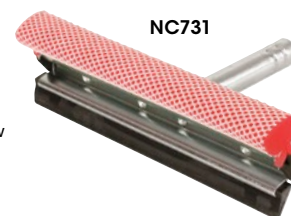

| Model No. | Length" | Price/Each |
|-----------|---------|------------|
| NC079 | 12 | |
| NC080 | 18 | |

Car Squeegee

- Features nylon mesh over polyurethane sponge for bug removal
- Blade Length: 10"
- Frame Material: Stainless Steel
- Squeegee Material: Rubber
- Handle Material: Plastic
- Colour: Black
- Handle Length: 20"

Model No. **JM975**
Mfg No. **WWS-CS1021**
Price/Each \$

Wooly Washers®

- Perfect tool for fast and easy washing
- Launderable Orlon cover holds cleaning solution and provides a soft, efficient scrubbing action
- Telescoping handles **NE416** and **NE417** not included
- Excellent for dusting, waxing and polishing walls, ceilings and floors

| Model No. | Length" | Price/Each |
|-----------|---------|------------|
| NC732 | 10 | |

Sponge Squeegees

- Combination scrub washer and squeegee
- Zinc-plated head with protective side guard, long life, superior scrub netting and special Kleen Edge™ blade
- Special contour and angling of the blade, mounted in an aluminum channel, maintains a thin stripping edge resulting in easy, streak-free cleaning to the edge of the window
- Handles not included
- Plastic handle **NI581** not included

| Model No. | Length" | Price/Each |
|-----------|---------|------------|
| NC730 | 8 | |
| NC731 | 10 | |

Telescoping Extension Handles

- Made of anodized aluminum tubing in two or three sections with nylon locking collars
- Co-polypropylene end adapter both threaded and tapered to lock tools in tightly
- Use with window cleaners and squeegees, brushes, paint rollers and similar tools