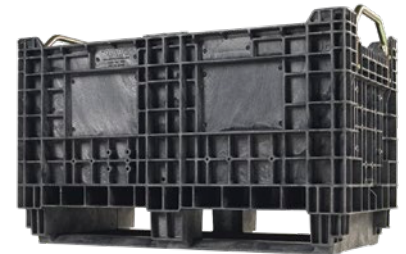

Heavy-Duty BulkTote® Container

- Ideal for metal stampings and other heavy, dense components
- Unique fork opening at the top of the container offers the ability to present the short side to the assembly line
- Wide stacking ridge allows for secure load stacking
- Reusable and long-lasting durability bulk container
- Handheld and collapsible container replaces wire baskets, steel tubs or wood/corrugated packaging
- Capacity: 500 lbs.
- Dimensions: 16" W x 30" D x 19.2" H
- Colour: Black
- Material: High-density polyethylene (HDPE)
- Maximum Loaded Stack Static: 4 high
- Maximum Loaded Stack Dynamic: 2 high
- Pallet Entry: 4-Way
- Total Empty Weight: 30 lbs.

Model No. CF934
Price/Each $