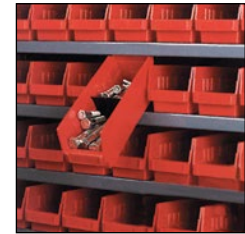

## Shelf Bins

- Economical way to store and display parts and components
- Durable polypropylene
- Designed for use on 12", 18" and 24" deep shelving, or vertical storage and retrieval units
- Shelf bins "nest" when empty
- Bin cups and dividers available

### EXTENDED LABEL HOLDERS

The special built-in hanglock catches the underside of the shelf above, allowing each bin to be tilted out for complete access.

Bin Model No.					Mfg. No.	Outside Dimensions				Price /Each	Dividers, up to 7 per bin				
Blue	Red	Yellow	Clear	Green		W"	x	D"	x		H"	CD035	CD040	CD036	CD041
CC992	CC994	CC993	-	CC995	QSB100	2 3/4	x	11 5/8	x	4	N/A	3	-	3	-
CC998	CD001	CC999	-	CD002	QSB101	4 1/8	x	11 5/8	x	4	CB861	6	2	6	2
CD005	CD007	CD006	-	CD008	QSB102	6 5/8	x	11 5/8	x	4	CB862	9	4	-	-
CC393	CC394	CC395	CF531	CD023	QSB107	8 3/8	x	11 5/8	x	4	CB867	12	4	12	4
CC396	CC397	CC398	CF532	CD026	QSB109	11 1/8	x	11 5/8	x	4	CB869	18	6	18	6
CD011	CD013	CD012	-	CD014	QSB103	4 1/8	x	17 7/8	x	4	CB861	9	3	9	3
CD017	CD019	CD018	-	CD020	QSB104	6 5/8	x	17 7/8	x	4	CB862	15	6	15	6
CC399	CC400	CC401	CF533	CD029	QSB108	8 3/8	x	17 7/8	x	4	CB867	19	6	19	6
CC402	CC403	CC404	CF534	CD032	QSB110	11 1/8	x	17 7/8	x	4	CB869	29	8	29	8
CC405	CC406	CC407	CF535	CD045	QSB105	4 1/8	x	23 5/8	x	4	CB861	13	4	13	4
CC408	CC409	CC423	CF536	CD048	QSB106	6 5/8	x	23 5/8	x	4	CB862	21	8	21	8
CC411	CC412	CC413	CF537	CD051	QSB114	8 3/8	x	23 5/8	x	4	CB867	24	8	24	8
CC414	CC415	CC416	CF538	CD054	QSB116	11 1/8	x	23 5/8	x	4	CB869	35	16	35	16