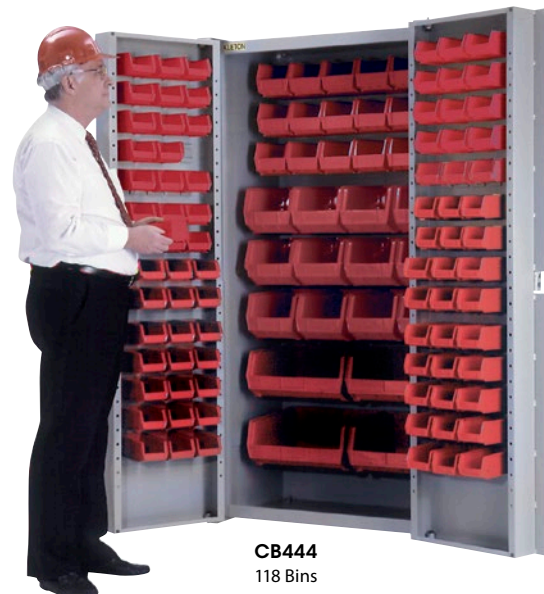

CB444
118 Bins