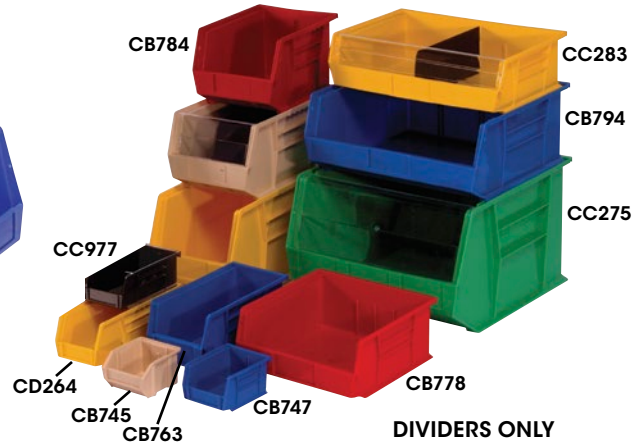

DIVIDERS ONLY

Black			Blue			Yellow			Red			Ivory			Green			Mfg. No.	Outside Dim.				Qty /Case	Bin load Cap. lbs.	Price /Each	Depth Divider		Clear Window	
Model No.	Model No.	Model No.	Model No.	Model No.	Model No.	Model No.	Model No.	Model No.	Model No.	Model No.	Model No.	Model No.	Model No.	Model No.	Model No.	Model No.	Model No.	Model No.	Model No.	Model No.	Model No.	Model No.	Model No.	Model No.	Model No.	Model No.	Model No.	Model No.	
CC976	CB747	CB750	CB751	CB753	CC265	QUS 210	4 1/8	x	5 3/8	x	3	24	10	CB825	-	-	-	-	-	-	-	-	-	-	-	-	-	-	
CC977	CB756	CB757	CB759	CB762	CC266	QUS 220	4 1/8	x	7 3/8	x	3	24	10	CB826	-	-	-	-	-	-	-	-	-	-	-	-	-	-	
CF376	CF377	CF378	CF379	CF380	CF381	QUS 221	6	x	9 1/4	x	5	12	20	CF501	CF560	-	-	-	-	-	-	-	-	-	-	-	-	-	
CD276	CD249	CD262	CD263	CD264	CD265	QUS 224	4 1/8	x	10 7/8	x	4	12	30	CD250	CD266	-	-	-	-	-	-	-	-	-	-	-	-	-	
CC978	CB763	CB765	CB766	CB768	CC267	QUS 230	5 1/2	x	10 7/8	x	5	12	30	CB829	CB814	-	-	-	-	-	-	-	-	-	-	-	-	-	
CC974	CC971	CC972	CC973	CC990	CC970	QUS 234	5 1/2	x	14 3/4	x	5	12	50	CC569	CB814	-	-	-	-	-	-	-	-	-	-	-	-	-	
CC980	CB775	CB777	CB778	CB780	CC269	QUS 235	11	x	10 7/8	x	5	6	50	CB829	CB815	-	-	-	-	-	-	-	-	-	-	-	-	-	
CC576	CB781	CB783	CB784	CB786	CC270	QUS 239	8 1/4	x	10 3/4	x	7	6	50	CB830	CB818	-	-	-	-	-	-	-	-	-	-	-	-	-	
CC577	CB787	CB789	CB790	CB792	CC271	QUS 240	8 1/4	x	14 3/4	x	7	12	60	CB831	CB818	-	-	-	-	-	-	-	-	-	-	-	-	-	
CF382	CF383	CF384	CF385	CF386	CF387	QUS 241	8 1/4	x	13 5/8	x	6	12	60	CF394	CF396	-	-	-	-	-	-	-	-	-	-	-	-	-	
CF388	CF389	CF390	CF391	CF392	CF393	QUS 242	8 1/4	x	13 5/8	x	8	12	60	CF395	CF397	-	-	-	-	-	-	-	-	-	-	-	-	-	
CC983	CC282	CC283	CC284	CC285	CC286	QUS 245	16 1/2	x	10 7/8	x	5	6	60	CC297	CC300	-	-	-	-	-	-	-	-	-	-	-	-	-	
CC578	CB794	CB795	CB796	CB797	CC272	QUS 250	16 1/2	x	14 3/4	x	7	6	75	CB831	CB819	-	-	-	-	-	-	-	-	-	-	-	-	-	
CC579	CB798	CB800	CB801	CB802	CC273	QUS 255	11	x	16	x	8	4	75	CB833	CB820	-	-	-	-	-	-	-	-	-	-	-	-	-	
CC580	CB803	CB804	CB806	CB807	CC274	QUS 260	11	x	18	x	10	4	75	CB834	CB821	-	-	-	-	-	-	-	-	-	-	-	-	-	
CC581	CC287	CC288	CC289	CC290	CC291	QUS 265	8 1/4	x	18	x	9	6	60	CC298	CC301	-	-	-	-	-	-	-	-	-	-	-	-	-	
CC582	CB808	CB809	CB810	CB811	CC275	QUS 270	16 1/2	x	18	x	11	3	75	CB835	CB822	-	-	-	-	-	-	-	-	-	-	-	-	-	
CD674	CD669	CD670	CD671	CD673	CD672	QUS 275MOB*	16 1/2	x	18	x	14	3	-	CB835	CB822	-	-	-	-	-	-	-	-	-	-	-	-	-	

* Mobile unit

Open Hopper Storage Shelf Units

QUS 239 SERIES

- 28 QUS 239 Series bins
- 11" L x 8 1/4" W x 7" H
- 8 heavy-duty grey enamel shelves
- Dimensions: 36" W x 12" D x 76" H
- Capacity: 630 lbs. per shelf
- Shipped knocked down