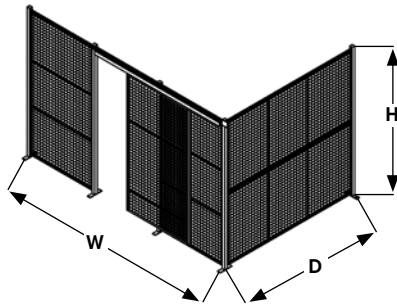

Wire Mesh Partition Kits

Rugged Kleton wire mesh partitions and enclosures provide maximum security at low cost for tools, valuable inventory, hazardous materials, and any area of your plant where restricted access is required. Bolt-down posts and reinforced panels provide the strength that your application demands. Standard **STOCK SIZES** include all basic bolt-together hardware required for fast and easy installation of modular wall and roof panels, and a standard 4' x 8' or 8' x 8' sliding door which may be located on any side, opening left-to-right or right-to-left. This system provides the versatility needed to expand or modify your enclosure quickly and at minimum cost. Order an enclosure with a roof for maximum security. **CUSTOM SIZES** can be designed to suit your special application regardless of the size required.

Colour: Kleton blue.

TYPE A - 2 SIDES

Unit Height	Overall Wall Size		Standard Sliding Door Size		Without Roof			With Roof		
	W	x D	W'	x H'	Model No.	Wt. lbs.	Price /Each	Model No.	Wt. lbs.	Price /Each
8'3"	12'8"	x 8'4"	4	x 8	KD069	417		KD070	670	
8'3"	16'8"	x 12'6"	4	x 8	KD057	535		KD058	1009	
8'3"	24'8"	x 16'6"	8	x 8	KD061	682		KD062	1485	
12'3"	12'8"	x 8'4"	4	x 8	KD067	583		KD068	836	
12'3"	16'8"	x 12'6"	4	x 8	KD055	758		KD056	1232	
12'3"	24'8"	x 16'6"	8	x 8	KD059	977		KD060	1780	

TYPE B - 3 SIDES

Unit Height	Overall Wall Size		Standard Sliding Door Size		Without Roof			With Roof		
	W	x D	W'	x H'	Model No.	Wt. lbs.	Price /Each	Model No.	Wt. lbs.	Price /Each
8'3"	12'8"	x 8'4"	4	x 8	KD085	511		KD086	758	
8'3"	16'8"	x 12'6"	4	x 8	KD073	690		KD074	1158	
8'3"	24'8"	x 16'6"	8	x 8	KD077	878		KD078	1677	
12'3"	12'8"	x 8'4"	4	x 8	KD083	730		KD084	977	
12'3"	16'8"	x 12'6"	4	x 8	KD071	997		KD072	1465	
12'3"	24'8"	x 16'6"	8	x 8	KD075	1273		KD076	2072	