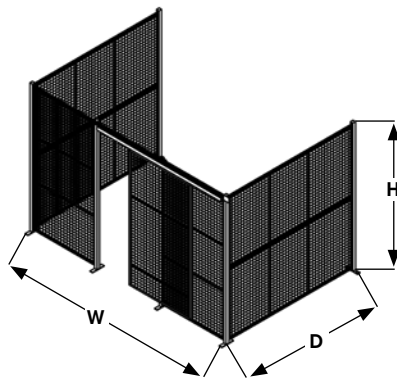

Wire Mesh Partition Kits

Rugged Kleton wire mesh partitions and enclosures provide maximum security at low cost for tools, valuable inventory, hazardous materials, and any area of your plant where restricted access is required. Bolt-down posts and reinforced panels provide the strength that your application demands. Standard **STOCK SIZES** include all basic bolt-together hardware required for fast and easy installation of modular wall and roof panels, and a standard 4' x 8' or 8' x 8' sliding door which may be located on any side, opening left-to-right or right-to-left. This system provides the versatility needed to expand or modify your enclosure quickly and at minimum cost. Order an enclosure with a roof for maximum security. **CUSTOM SIZES** can be designed to suit your special application regardless of the size required.

Colour: Kleton blue.

TYPE A - 2 SIDES

Unit Height	Overall Wall Size		Standard Sliding Door Size		Without Roof			With Roof		
	W	x D	W'	x H'	Model No.	Wt. lbs.	Price /Each	Model No.	Wt. lbs.	Price /Each
8'3"	12'8"	x 8'4"	4	x 8	KD069	417		KD070	670	
8'3"	16'8"	x 12'6"	4	x 8	KD057	535		KD058	1009	
8'3"	24'8"	x 16'6"	8	x 8	KD061	682		KD062	1485	
12'3"	12'8"	x 8'4"	4	x 8	KD067	583		KD068	836	
12'3"	16'8"	x 12'6"	4	x 8	KD055	758		KD056	1232	
12'3"	24'8"	x 16'6"	8	x 8	KD059	977		KD060	1780	

TYPE B - 3 SIDES

Unit Height	Overall Wall Size		Standard Sliding Door Size		Without Roof			With Roof		
	W	x D	W'	x H'	Model No.	Wt. lbs.	Price /Each	Model No.	Wt. lbs.	Price /Each
8'3"	12'8"	x 8'4"	4	x 8	KD085	511		KD086	758	
8'3"	16'8"	x 12'6"	4	x 8	KD073	690		KD074	1158	
8'3"	24'8"	x 16'6"	8	x 8	KD077	878		KD078	1677	
12'3"	12'8"	x 8'4"	4	x 8	KD083	730		KD084	977	
12'3"	16'8"	x 12'6"	4	x 8	KD071	997		KD072	1465	
12'3"	24'8"	x 16'6"	8	x 8	KD075	1273		KD076	2072	