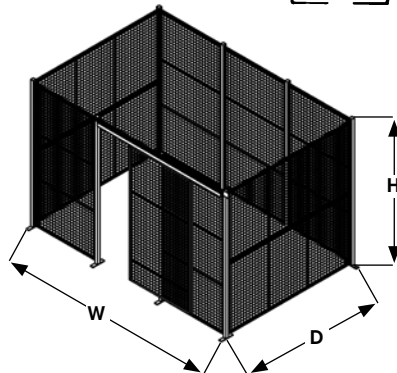

TYPE C - 4 SIDES

Unit Height	Overall Wall Size		Standard Sliding Door Size		Without Roof			With Roof		
	W	x D	W'	x H'	Model No.	Wt. lbs.	Price /Each	Model No.	Wt. lbs.	Price /Each
8'3"	12'8"	x 8'4"	4	x 8	KD101	688		KD102	923	
8'3"	16'8"	x 12'6"	4	x 8	KD089	912		KD090	1368	
8'3"	24'8"	x 16'6"	8	x 8	KD093	1190		KD094	1975	
12'3"	12'8"	x 8'4"	4	x 8	KD099	996		KD100	1231	
12'3"	16'8"	x 12'6"	4	x 8	KD087	1330		KD088	1786	
12'3"	24'8"	x 16'6"	8	x 8	KD091	1740		KD092	2525