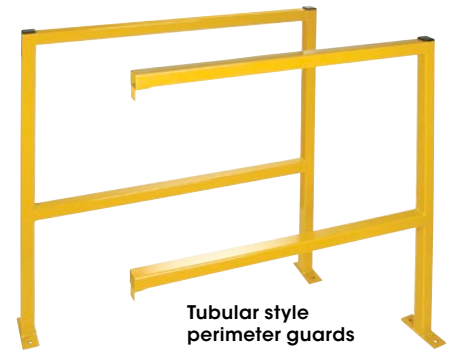

Tubular style perimeter guards