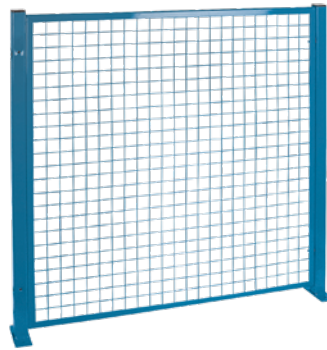

Perimeter Guards

- Create your own barrier guards with two styles to choose from: 2" x 2" welded wire mesh or 2" square tube
- Both feature a unique 49-1/2" overall height, and are easily installed
- Posts are constructed of 2" square tube with 5/16" base plate with holes for anchoring to floor
- Hardware to attach add-on sections is included
- Safety yellow or Kleton blue finish

KLETON

Mesh style

Tubular style perimeter guards

MESH STYLE KITS

| Description | Dimensions W" x H" | Wt. lbs. | Blue Model No. | Price /Each | Yellow Model No. | Price /Each |
|-----------------|-----------------------|-------------|-------------------|----------------|---------------------|----------------|
| Starter Section | 48 x 48 | 46 | KH945 | | RL848 | |
| Add-On Section | 48 x 48 | 34 | KH946 | | RL849 | |
| Starter Section | 96 x 48 | 65 | KH947 | | RL850 | |
| Add-On Section | 96 x 48 | 53 | KH948 | | RL851 | |

Note: Includes assembly fasteners, floor anchors and post caps

MESH STYLE INDIVIDUAL COMPONENTS

| Description | Dimensions W x H | Wt. lbs. | Blue Model No. | Price /Each | Yellow Model No. | Price /Each |
|----------------|---------------------|-------------|-------------------|----------------|---------------------|----------------|
| Mesh Panel | 4' x 4' | 20 | KD036 | | KD130 | |
| Mesh Panel | 8' x 4' | 39 | KD037 | | KD131 | |
| Post Universal | 49-1/2" H | 13 | KH861 | | KD129 | |
| Post Universal | 99" H | 22 | KD053 | | KH860 | |