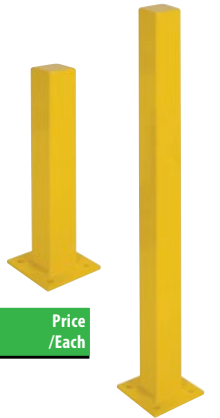

Bollards

- Protect your warehouse equipment, as well as high traffic areas with these heavy-duty steel bollards
- 4" x 4" square tube welded to an 8" x 8" x 1/2" steel base, complete with four 3/4" diameter holes for anchoring to floor
- Safety yellow powder coated finish

KLETON

Model No.	Height"	Wt. lbs.	Price /Each
KD125	24	30	
KH857	36	40	
KD126	48	50