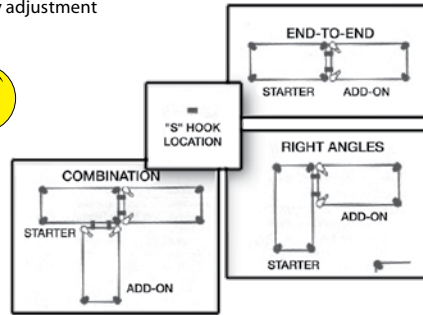

# Heavy-Duty Chromate Wire Shelving

- Heavy-gauge chromate plated shelves with open wire design minimize dust, improve air circulation and provide greater visibility of stored items
- Post's circular grooves combined with tapered plastic split sleeves allow for assembly in minutes with no special tools
- Shelf ribs run front to back allowing items to slide on and off shelves smoothly
- Shelves can be adjusted at precise 1" intervals
- Posts are double grooved every 8" and numbered for easy adjustment
- Adjustable feet compensate for surface irregularities
- Stationary unit's total capacity should not exceed 2000 lbs.
- NSF certified
- Assembly required

**Kleton wire shelving can be assembled as you wish: End to End, at Right Angles or any combination.**

### 3 SHELVES

Model No.	Type	Dimensions W" x D" x H"	Cap. lbs /Shelf*	Wt. lbs.	Price /Each
<b>33" POSTS</b>					
RN835	Starter	30 x 14 x 33	800	-	
RN836	Add-On	30 x 14 x 33	800	-	
RN837	Starter	36 x 14 x 33	800	-	
RN838	Add-On	36 x 14 x 33	800	-	
RN839	Starter	48 x 14 x 33	800	-	
RN840	Add-On	48 x 14 x 33	800	-	
RN841	Starter	30 x 18 x 33	800	-	
RN842	Add-On	30 x 18 x 33	800	-	
RN843	Starter	36 x 18 x 33	800	-	
RN844	Add-On	36 x 18 x 33	800	-	
RN846	Add-On	48 x 18 x 33	800	-	
RN847	Starter	60 x 18 x 33	800	-	
RN848	Add-On	60 x 18 x 33	800	-	
RN849	Starter	72 x 18 x 33	800	-	
RN850	Add-On	72 x 18 x 33	800	-	
RN851	Starter	36 x 24 x 33	800	-	
RN852	Add-On	36 x 24 x 33	800	-	
RN853	Starter	48 x 24 x 33	800	-	
RN854	Add-On	48 x 24 x 33	800	-	
RN855	Starter	60 x 24 x 33	800	-	
RN856	Add-On	60 x 24 x 33	800	-	
RN857	Starter	72 x 24 x 33	800	-	
RN858	Add-On	72 x 24 x 33	800	-	