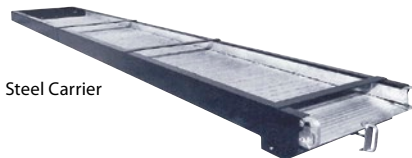

Truck Slider Ramps

Inquire about our line of **Below-Truck Aluminum Slider Ramps**. Available with or without steel ramp carrier.

Steel Carrier

Lightweight Aluminum Slider

Stay safe & work confidently with **ZENITH**® Safety Products