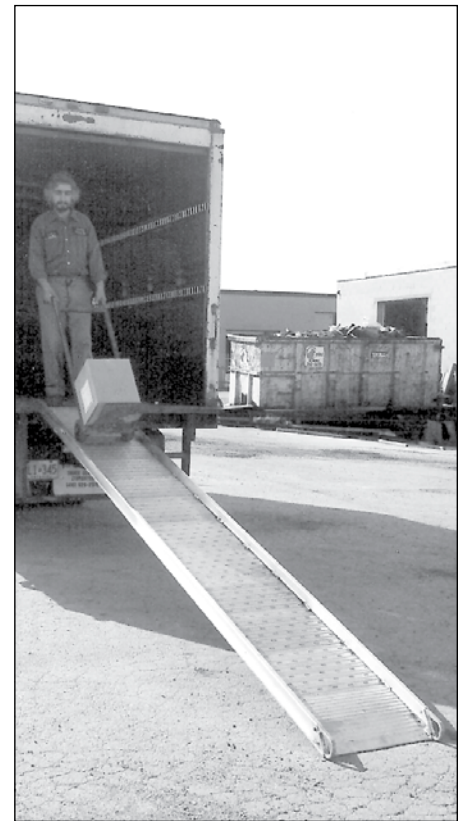

Aluminum Twin Ramps with Perforated Traction Grip

Provides a fast, safe means of moving vans, pickup trucks and some cars from ground level into and out of building docks. Perforated traction grip deck ensures safe, non-slip use in both wet or dry conditions. 1 1/2" side curbs. Choose the ramp length that will accommodate your truck or van at a gradual slope. Safety pins are included to secure ramps to dock or truck

Priced per Pair

Model No.	Cap. lbs.	Height		O.A. Width "	Inside Curb Width"	Length'	Wt. lbs.	Price /Each
		Max." 11" Incline	Min." 8"					
KH279	7000	17 1/2	12 1/2	19	15	8	52	
KH272	5500	22 1/2	16	19	15	10	64	
KH278	7000	27	19	19	15	12	105	
KH276	6000	32	22 1/2	19	15	14	120	
KH273	5500	36 1/2	25 1/2	19	15	16	138	
KH277	6000	41	29	20	15	18	170	
KH274	5500	46	32 1/2	20	15	20	190	
KH275	5500	55 1/2	39	20	15	24	250	

All prices w. Weston, Ontario. Hook Mount and Non-Skid treadplate surface also available. All products are non-returnable

Aluminum Walk Ramps with Perforated Traction Grip

Ideal for use with hand trucks and platform trucks. Lightweight, portable aluminum walkramps provide a fast, easy means of loading and unloading. Perforated Traction Grip Deck ensures safe, non-slip use in both wet and dry conditions. Determine the length of ramp which will descend at a gradual, safe slope. Safety pins are included to secure walkramp to truck or dock. Not for use with pallet trucks or fork lifts. Aluminum handle not included.

APRON MOUNT MODELS