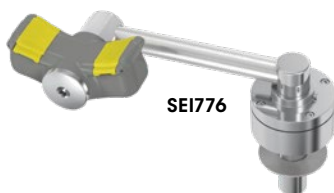

Faucet-Mount Eyewash Stations

- Cost effective solution for applications with an existing faucet
- Now lead-free
- Cost effective product mounts on existing standard or goose-neck faucets
- Twin spray heads include a flow control and pop-off dust covers
- One second/one-step activation
- Use horizontal pin for normal hand or ware washing
- Pull button for eyewash
- Includes a safety sign and inspection tag
- Weight: 1 lb.
- SEI certified to ANSI standard Z358.1

Model No. SAK621
Mfg. No. S19-200B

Price/Each \$

Faucet not included

Swing-Away Sink-Mounted Eye/Face Wash Stations

- Single-action swing-away eye/face wash stations can be mounted on sink to fit numerous locations
- Revolutionary inverted flow sweeps contaminants away from the vulnerable nasal cavity
- Provides a zero vertical velocity stream for enhanced comfort, stability, and effectiveness
- Dust cover protects the unit from debris when not in use
- Certified by CSA to meet ANSI standard Z358.1

SEB252

Model No.	Mfg. No.	Spray Head	Install	Price /Each
SEB252	7611	Plastic	Right or Left	
SDS755	7612	Stainless Steel	Right Only	

Swing-Activated Eyewash Stations

- Swing-activated eye and eye/face wash stations mount to a counter or a wall
- Swing-over unit mounts to a counter only
- 90° swivel activates eyewash over sink to begin flow of water to cleanse eyes
- Stows neatly to side of sink when not in use to save space
- Twin spray heads include a flow control and pop-off dust covers
- Include a safety sign and inspection tag
- SEI certified to ANSI standard Z358.1