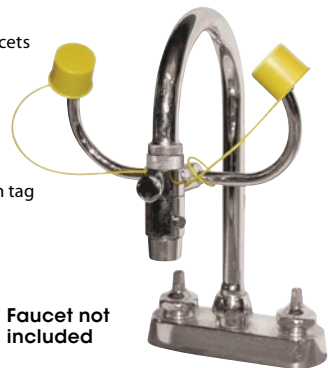

Faucet-Mount Eyewash Stations

- Cost effective solution for applications with an existing faucet
- Now lead-free
- Cost effective product mounts on existing standard or goose-neck faucets
- Twin spray heads include a flow control and pop-off dust covers
- One second/one-step activation
- Use horizontal pin for normal hand or ware washing
- Pull button for eyewash
- Includes a safety sign and inspection tag
- Weight: 1 lb.
- SEI certified to ANSI standard Z358.1

Model No. SAK621
Mfg. No. S19-200B

Price/Each \$

Faucet not included

Swing-Away Sink-Mounted Eye/Face Wash Stations

- Single-action swing-away eye/face wash stations can be mounted on sink to fit numerous locations
- Revolutionary inverted flow sweeps contaminants away from the vulnerable nasal cavity
- Provides a zero vertical velocity stream for enhanced comfort, stability, and effectiveness
- Dust cover protects the unit from debris when not in use
- Certified by CSA to meet ANSI standard Z358.1

SEB252

Model No.	Mfg. No.	Spray Head	Install	Price /Each
SEB252	7611	Plastic	Right or Left	
SDS755	7612	Stainless Steel	Right Only	

Swing-Activated Eyewash Stations

- Swing-activated eye and eye/face wash stations mount to a counter or a wall
- Swing-over unit mounts to a counter only
- 90° swivel activates eyewash over sink to begin flow of water to cleanse eyes
- Stows neatly to side of sink when not in use to save space
- Twin spray heads include a flow control and pop-off dust covers
- Include a safety sign and inspection tag
- SEI certified to ANSI standard Z358.1

Pull-Down Eye/Face Wash Stations

- Pull-down eye/face wash can be mounted to a sink or wall
- Revolutionary inverted flow sweeps contaminants away from the vulnerable nasal cavity
- Provides a Zero Vertical Velocity™ stream for enhanced comfort, stability and effectiveness
- Rear mount design allows the sink to remain open to other uses
- Certified by CSA to meet ANSI standard Z358.1