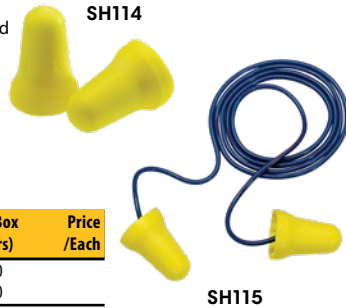

## E-Z-Fit™ Earplugs

COMFORTABLE FIT FOR SMALLER EAR CANALS!

- Low pressure, soft smooth polyurethane foam is easy to roll and self-adjusting for increased user comfort, with no full feeling in the ear
- Bell-shaped design with a wide flange allows for easy insertion and removal
- Designed to fit medium and small ear canals with increased comfort
- Safe and non-irritating to the ear canal
- Laboratory tested NRR 28 dB
- Available one pair per poly bag uncorded or with breakaway cord
- CSA Z94.2 + CSA Class AL

Priced per box

Model No.	Mfg. No.	Description	NRR dB	Qty/Box (Pairs)	Price /Each
SH114	312-1208	Uncorded	28	200	
SH115	312-1222	Corded	28	200	

## Soothers™ Moisturizing Disposable Earplugs

- Hydrates and moisturizes for all day comfort
- Extra-soft low-pressure foam for comfort and fit
- Tapered shape for easy insertion and removal
- Shaped to fit even very small ear canals
- Non-irritating smooth surface
- 100% PVC-Free for a greener alternative
- NRR dB: 33
- Size: One-Size
- Certification(s): CSA Class AL

## Glide® Foam Soothers Twist-In Moisturizing Earplugs

- Moisturizes for all day comfort
- Unique multi-curved stem rotates for a custom fit
- Large handle on curved stem for easy insertion and removal
- Cord can be attached at any desired length
- 100% PVC-free
- NRR dB: 31
- Size: One-Size
- Certification(s): ANSI S3.19-1974, CSA Class AL