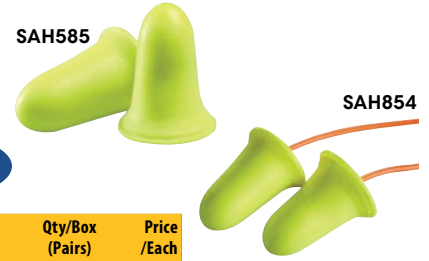

## Glide™ Foam Ear Plugs

- Unique multi-curved stem rotates for a custom fit
- Large handle on curved stem for easy insertion and removal
- Cord can be attached at any desired length
- 100% PVC-free, like all Moldex products and packaging, for a greener alternative
- NRR 30 dB, CSA Class AL

Priced per box

Model No.	Mfg. No.	Description	Qty/Box (Pairs)	Price /Each
SEH047	6940	Uncorded	100	
SEH048	6945	Corded	100	

## E-A-Rsoff FX Earplug

- Made of a custom polyurethane formulation for slow recovery and increased softness in the ear canal
- CSA Class AL
- NRR 33 dB

Priced per box

Model No.	Mfg. No.	Description	Qty/Box (Pairs)	Price /Each
SAH584	312-1260	Corded	200	
SAH585	312-1261	Uncorded	200	