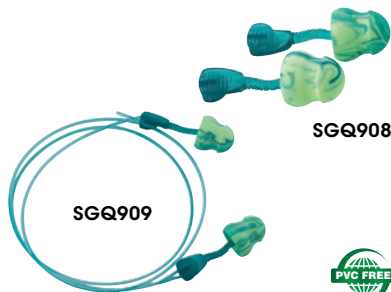

Glide® Foam Soothers Twist-In Moisturizing Earplugs

- Moisturizes for all day comfort
- Unique multi-curved stem rotates for a custom fit
- Large handle on curved stem for easy insertion and removal
- Cord can be attached at any desired length
- 100% PVC-free
- NRR dB: 31
- Size: One-Size
- Certification(s): ANSI S3.19-1974, CSA Class AL

Priced per box

Model No.	Mfg. No.	Description	Qty/Box (Pairs)	Price /Each
SGQ908	6980	Uncorded	100	
SGQ909	6985	Corded	100