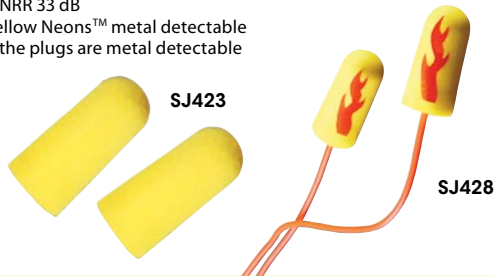

## E-a-rSoft Yellow Neon & Yellow Neon Blasts Earplugs

THE SOFTEST, SMOOTHEST, HIGHEST NRR EARPLUGS AVAILABLE TODAY!

- Advanced foam formulation that provides low-pressure comfort
- Available uncorded or with breakaway cord
- Two sizes available for optimum comfort and protection
- Yellow E-A-R™ trademark colour assures proven protection and high quality
- Laboratory tested NRR 33 dB
- Also available in Yellow Neons™ metal detectable
- Both the cord and the plugs are metal detectable
- CSA class AL

Priced per box

Model No.	Mfg. No.	Description	Size	Qty/Box (Pairs)	Price /Each
<b>UNCORDED</b>					
SJ423	312-1250	Yellow Neon	Regular	200	
SJ425	312-1251	Yellow Neon	Large	200	
SJ427	312-1252	Yellow Neon Blasts	Regular	200	
<b>CORDED</b>					
SJ424	311-1250	Yellow Neons	Regular	200	
SJ426	311-1251	Yellow Neons	Large	200	
SJ428	311-1252	Yellow Neon Blasts	Regular	200	

## E-A-R™ Classic Foam Earplugs

- Slow recovery PVC foam provides comfort with low pressure
- Moisture resistant and the foam will maintain its comfort, fit and critical recovery characteristics
- Shape equalizes pressure throughout the ear canal as it expands
- Flame retardant and dermatologically safe foam is not irritating
- The Classic™ Plus offers the highest NRR, 33 dB, has a longer high performance foam plug for increased protection and fits more deeply into the ear canal.
- The Classic™ Small has a more narrow design for smaller ear canal
- One size fits all
- Colour: Yellow
- CSA Class AL

## Skull Screws Earplugs

- Easy grip for clean insertion
- Look of metal, soft feel of foam
- The screw "threads" help achieve an optimum noise seal
- NRR 32 dB, CSA Class AL

Priced per box

Model No.	Mfg. No.	Description	Qty/Box (Pairs)	Price /Each
SAP424	P1300	Uncorded	120	
SAP425	P1301	Corded	120	