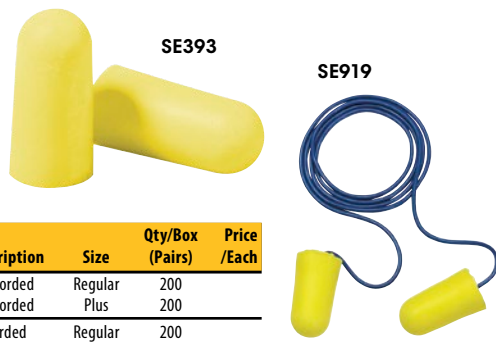

Model No.	Mfg. No.	Description	Size	Qty/Box (Pairs)	Price /Each
SE393	312-1219	Uncorded	Regular	200	
SE918	312-1221	Uncorded	Plus	200	
SE917	312-1223	Corded	Regular	200	
SE919	312-1224	Corded	Plus	200	

E-A-R™ Push-Ins Earplugs

- Easy fit with no roll down required
- E.A.R.form™ yellow foam tip for ultimate comfort
- Blue stem allows for hygienic insertion and removal
- CSA Class AL
- NRR 28 dB

Priced per box