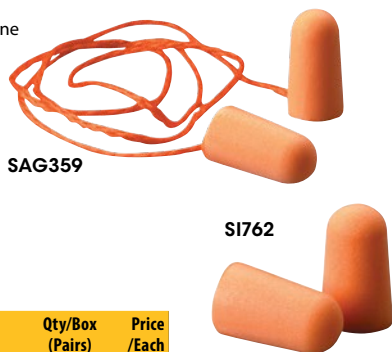

Model No.	Mfg. No.	Description	Qty/Box (Pairs)	Price /Each
S1762	1100	Uncorded	200	
SAG359	1110	Corded	100	

Skull Screws Earplugs

- Easy grip for clean insertion
- Look of metal, soft feel of foam
- The screw "threads" help achieve an optimum noise seal
- NRR 32 dB, CSA Class AL

Priced per box