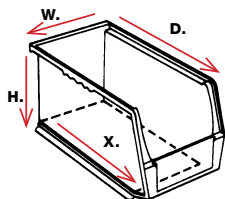

Kleton Stack & Hang Bins

- Designed to hang from bin racks, panels, rails and carts
- Bins reduce and control inventories, shorten assembly times and minimize parts handling
- Reinforced ribs, on both sides, prevent bins from spreading under loads
- Front, back and side grips for easy handling
- Stackable

1. Full width hanger supports bins when suspended from louvered panels or rails
2. Reinforced rib design adds strength and prevents spreading when stacked
3. Extra-wide ledges for secure stacking and stability
4. Large front label slots ideal for larger bar code scanning and content identification
5. Anti-slide stop prevents stacked bins from shifting forward
6. Optional dividers increase storage options
7. Optional windows maximize storage capacity, prevent spillage and protect parts from dust and dirt

Blue	Red	Yellow	Green	Black	Series	Outside Dimensions			Inside Dimensions			Bottom Depth X"	Load Cap. lbs.	Price /Each	Uses Divider	Price /Each	Uses Clear Window	Price /Each	
W"	x	D"	x	H"	W"	x	D"	x	H"										
CF820	CF822	CF823	CF821	CF824	30210	4-1/8	x	5-3/8	x	3	3-7/16	x	4-3/4	x	2-13/16	4	10	CB825	-
CF825	CF827	CF828	CF826	CF829	30220	4-1/8	x	7-3/8	x	3	3-7/16	x	6-3/4	x	2-13/16	6	10	CB826	-
CF830	CF832	CF833	CF831	CF834	30230	5-1/2	x	10-7/8	x	5	4-3/8	x	10-1/4	x	4-3/4	9	30	CB829	CB814
CF835	CF837	CF838	CF836	CF839	30235	11	x	10-7/8	x	5	10	x	10-1/4	x	4-3/4	9	50	CB829	CB815
CF840	CF842	CF843	CF841	CF844	30239	8-1/4	x	10-3/4	x	7	6-9/16	x	10	x	6-3/4	8	50	CB830	CB818
CF845	CF847	CF848	CF846	CF849	30240	8-1/4	x	14-3/4	x	7	6-9/16	x	14	x	6-3/4	12	60	CB831	CB818
CF850	CF852	CF853	CF851	CF854	30250	16-1/2	x	14-3/4	x	7	14-3/4	x	14	x	6-3/4	12	75	CB831	CB819