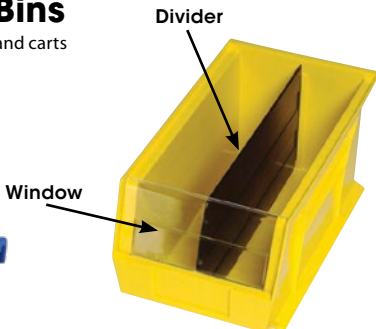

Kleton Stack & Hang Bins

- Designed to hang from bin racks, panels, rails and carts
- Bins reduce and control inventories, shorten assembly times and minimize parts handling
- Reinforced ribs, on both sides, prevent bins from spreading under loads
- Front, back and side grips for easy handling
- Stackable

1. Full width hanger supports bins when suspended from louvered panels or rails
2. Reinforced rib design adds strength and prevents spreading when stacked
3. Extra-wide ledges for secure stacking and stability
4. Large front label slots ideal for larger bar code scanning and content identification
5. Anti-slide stop prevents stacked bins from shifting forward
6. Optional dividers increase storage options
7. Optional windows maximize storage capacity, prevent spillage and protect parts from dust and dirt

Dividers

- Maximizes flexibility, keeps contents organized
- Allows for the separation of contents in bins
- Installed in a back to front position

Model No.	Description	Dividers per Case	Price/Each
CB825	For 5-3/8" D x 3" H Bin	6	
CB826	For 7-3/8" D x 3" H Bin	6	
CB829	For 10-7/8" D x 5" H Bin	6	
CB830	For 10-3/4" D x 7" H Bin	6	
CB831	For 14-3/4" D x 7" H Bin	6	

Bin Buddy™ & Tri-Dex™ Label Holders

- Clear self-adhesive backing adheres to any plastic or metal container
- Clear bar code compatible window protects label from dirt and moisture
- Tri-Dex™ label holders snap into bin slots protecting label or barcode
- Includes a set of laser/ink jet compatible labels, 25/pack
- Extra refill labels are also available, sold 50/pack