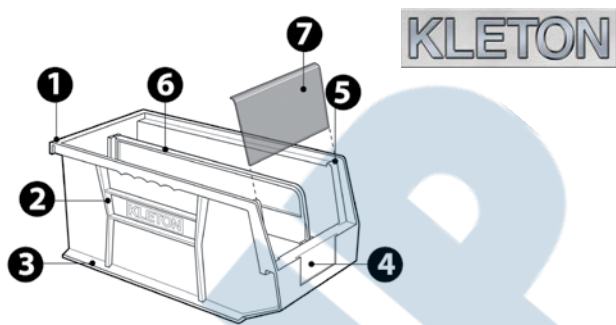

Kleton Stack & Hang Bins

- Designed to hang from bin racks, panels, rails and carts
- Bins reduce and control inventories, shorten assembly times and minimize parts handling
- Reinforced ribs, on both sides, prevent bins from spreading under loads
- Front, back and side grips for easy handling
- Stackable

1. Full width hanger supports bins when suspended from louvered panels or rails
2. Reinforced rib design adds strength and prevents spreading when stacked
3. Extra-wide ledges for secure stacking and stability
4. Large front label slots ideal for larger bar code scanning and content identification
5. Anti-slide stop prevents stacked bins from shifting forward
6. Optional dividers increase storage options
7. Optional windows maximize storage capacity, prevent spillage and protect parts from dust and dirt

Dividers

- Maximizes flexibility, keeps contents organized
- Allows for the separation of contents in bins
- Installed in a back to front position

Model No.	Description	Dividers per Case	Price/Each
CB825	For 5-3/8" D x 3" H Bin	6	
CB826	For 7-3/8" D x 3" H Bin	6	
CB829	For 10-7/8" D x 5" H Bin	6	
CB830	For 10-3/4" D x 7" H Bin	6	
CB831	For 14-3/4" D x 7" H Bin	6	

Bin Buddy™ & Tri-Dex™ Label Holders

- Clear self-adhesive backing adheres to any plastic or metal container
- Clear bar code compatible window protects label from dirt and moisture
- Tri-Dex™ label holders snap into bin slots protecting label or barcode
- Includes a set of laser/ink jet compatible labels, 25/pack
- Extra refill labels are also available, sold 50/pack