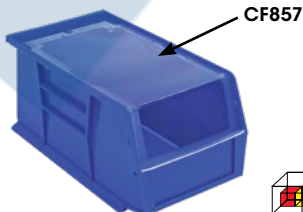

Bin Buddy™ & Tri-Dex™ Label Holders

- Clear self-adhesive backing adheres to any plastic or metal container
- Clear bar code compatible window protects label from dirt and moisture
- Tri-Dex™ label holders snap into bin slots protecting label or barcode
- Includes a set of laser/ink jet compatible labels, 25/pack
- Extra refill labels are also available, sold 50/pack

Clear Windows

- Crystal styrene window front increases bin capacity
- Provides quick view on bin contents
- Snaps quickly into place

Model No.	Description	Windows per Case	Price/Each
CB814	5-1/2" W x 5" H	12	
CB815	11" W x 5" H	6	
CB818	8-1/4" W x 7" H	6	
CB819	16-1/2" W x 7" H	6	

Clear Cover

- Provides high visibility and accessibility to bin contents
- Easy snap-in installation due to integrated hinge pins
- Clear covers protects from dust, dirt, and debris
- Can be used with dividers

Model No.	Description	Covers per Case	Price/Each
CF855	For 5-3/8" D x 4-1/8" W x 3" H Bin	24	
CF856	For 7-3/8" D x 4-1/8" W x 3" H Bin	24	
CF857	For 10-7/8" D x 5-1/2" W x 5" H Bin	12	
CF858	For 10-7/8" D x 11" W x 5" H Bin	6	
CF859	For 10-3/4" D x 8-1/4" W x 7" H Bin	6	
CF860	For 14-3/4" D x 8-1/4" W x 7" H Bin	12	