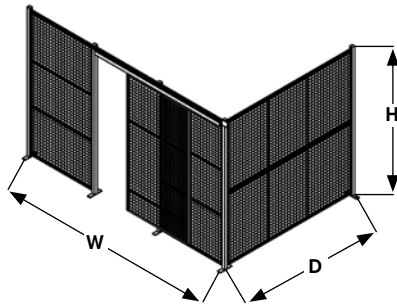

Wire Mesh Partition Kits

Rugged Kleton wire mesh partitions and enclosures provide maximum security at low cost for tools, valuable inventory, hazardous materials, and any area of your plant where restricted access is required. Bolt-down posts and reinforced panels provide the strength that your application demands. Standard **STOCK SIZES** include all basic bolt-together hardware required for fast and easy installation of modular wall and roof panels, and a standard 4' x 8' or 8' x 8' sliding door which may be located on any side, opening left-to-right or right-to-left. This system provides the versatility needed to expand or modify your enclosure quickly and at minimum cost. Order an enclosure with a roof for maximum security. **CUSTOM SIZES** can be designed to suit your special application regardless of the size required.

Colour: Kleton blue.

KLETON

TYPE A - 2 SIDES

Unit Height	Overall Wall Size	Standard Sliding Door Size	Without Roof			With Roof		
	W x D	W' x H'	Model No.	Wt. lbs.	Price /Each	Model No.	Wt. lbs.	Price /Each
8'3"	12'8" x 8'4"	4 x 8	KD069	417		KD070	670	
8'3"	16'8" x 12'6"	4 x 8	KD057	535		KD058	1009	
8'3"	24'8" x 16'6"	8 x 8	KD061	682		KD062	1485	
12'3"	12'8" x 8'4"	4 x 8	KD067	583		KD068	836	
12'3"	16'8" x 12'6"	4 x 8	KD055	758		KD056	1232	
12'3"	24'8" x 16'6"	8 x 8	KD059	977		KD060	1780	

TYPE B - 3 SIDES

Unit Height	Overall Wall Size	Standard Sliding Door Size	Without Roof			With Roof		
	W x D	W' x H'	Model No.	Wt. lbs.	Price /Each	Model No.	Wt. lbs.	Price /Each
8'3"	12'8" x 8'4"	4 x 8	KD085	511		KD086	758	
8'3"	16'8" x 12'6"	4 x 8	KD073	690		KD074	1158	
8'3"	24'8" x 16'6"	8 x 8	KD077	878		KD078	1677	
12'3"	12'8" x 8'4"	4 x 8	KD083	730		KD084	977	
12'3"	16'8" x 12'6"	4 x 8	KD071	997		KD072	1465	
12'3"	24'8" x 16'6"	8 x 8	KD075	1273		KD076	2072	