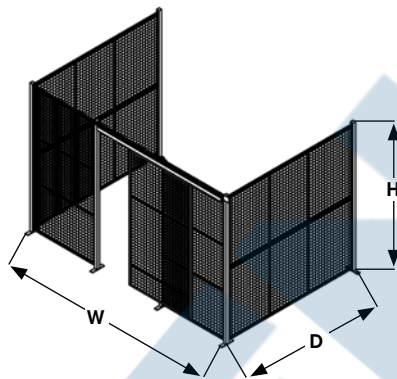

Wire Mesh Partition Kits

Rugged Kleton wire mesh partitions and enclosures provide maximum security at low cost for tools, valuable inventory, hazardous materials, and any area of your plant where restricted access is required. Bolt-down posts and reinforced panels provide the strength that your application demands. Standard **STOCK SIZES** include all basic bolt-together hardware required for fast and easy installation of modular wall and roof panels, and a standard 4' x 8' or 8' x 8' sliding door which may be located on any side, opening left-to-right or right-to-left. This system provides the versatility needed to expand or modify your enclosure quickly and at minimum cost. Order an enclosure with a roof for maximum security. **CUSTOM SIZES** can be designed to suit your special application regardless of the size required.

Colour: Kleton blue.

KLETON

TYPE A - 2 SIDES

Unit Height	Overall Wall Size	Standard Sliding Door Size	Without Roof			With Roof		
	W x D	W' x H'	Model No.	Wt. lbs.	Price /Each	Model No.	Wt. lbs.	Price /Each
8'3"	12'8" x 8'4"	4 x 8	KD069	417		KD070	670	
8'3"	16'8" x 12'6"	4 x 8	KD057	535		KD058	1009	
8'3"	24'8" x 16'6"	8 x 8	KD061	682		KD062	1485	
12'3"	12'8" x 8'4"	4 x 8	KD067	583		KD068	836	
12'3"	16'8" x 12'6"	4 x 8	KD055	758		KD056	1232	
12'3"	24'8" x 16'6"	8 x 8	KD059	977		KD060	1780	

TYPE B - 3 SIDES

Unit Height	Overall Wall Size	Standard Sliding Door Size	Without Roof			With Roof		
	W x D	W' x H'	Model No.	Wt. lbs.	Price /Each	Model No.	Wt. lbs.	Price /Each
8'3"	12'8" x 8'4"	4 x 8	KD085	511		KD086	758	
8'3"	16'8" x 12'6"	4 x 8	KD073	690		KD074	1158	
8'3"	24'8" x 16'6"	8 x 8	KD077	878		KD078	1677	
12'3"	12'8" x 8'4"	4 x 8	KD083	730		KD084	977	
12'3"	16'8" x 12'6"	4 x 8	KD071	997		KD072	1465	
12'3"	24'8" x 16'6"	8 x 8	KD075	1273		KD076	2072	