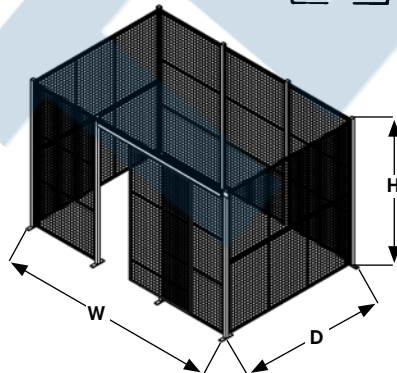

TYPE C - 4 SIDES

Unit Height	Overall Wall Size	Standard Sliding Door Size	Without Roof			With Roof		
	W x D	W' x H'	Model No.	Wt. lbs.	Price /Each	Model No.	Wt. lbs.	Price /Each
8'3"	12'8" x 8'4"	4 x 8	KD101	688		KD102	923	
8'3"	16'8" x 12'6"	4 x 8	KD089	912		KD090	1368	
8'3"	24'8" x 16'6"	8 x 8	KD093	1190		KD094	1975	
12'3"	12'8" x 8'4"	4 x 8	KD099	996		KD100	1231	
12'3"	16'8" x 12'6"	4 x 8	KD087	1330		KD088	1786	
12'3"	24'8" x 16'6"	8 x 8	KD091	1740		KD092	2525