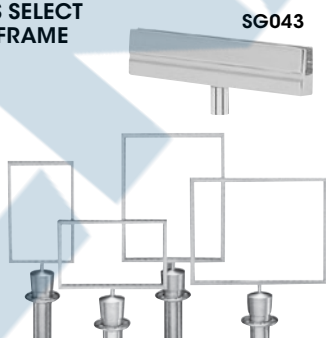

Sign Holders

FOR CLASSIC PORTABLE POSTS SELECT EITHER A SIGN BRACKET OR A FRAME

Sign Bracket

- Use with classic portable post models
- Fits 1/4" inserts or signs
- Available in chrome or black finish

Frames

- Full-framed message holder to fit on top of existing classic portable posts
- Horizontal or vertical orientation
- Available in 7" x 11" or 11" x 14" sizes
- Accommodates 1/8" inserts or signs
- Available in chrome or black finish