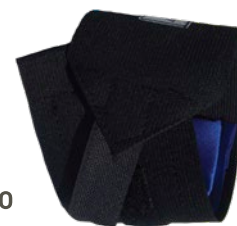

Ammonia Inhalant

- Used to arouse an individual who has fainted

Model No.	Mfg No.	Qty	Price /Each
SGE748	FAIA010	10 sachets per box	

Pen Light

- Pocket-sized penlight with a focused beam and a metal pocket clip
- Battery included

Model No.	Mfg No.	Price /Each
SGE750	FAPENLIGHT	

Ergonomic Back Support Belt

- Features detachable suspenders
- Reduces risk of lower back injury and offers added support

Model No.	Mfg No.	Size	Price /Each
SGA853	FAEBS	Small	
SGA852	FAEBS	Medium	
SGA851	FAEBS	Large	
SGA854	FAEBS	X-Large	

Tensor™ Deluxe Ankle Stabilizer

- Reinforced side stays help provide rigid support and protection for stiff, weak or injured ankles
- Reinforced side stabilizer help limit lateral motion
- Easy sleeve design fits comfortably in shoe
- Adjustable to provide custom level of support and fit
- Breathable materials that keep away moisture from the skin
- Material: Neoprene

Model No.	Mfg No.	Size	Price /Each
SGC268	209605	One Size	

First Aid Guides and Record Books

- Ideal to aid in the administration and recording of first aid events

SGB069

SGB068

Model No.	Mfg No.	Description	Price /Each
SAY527	FAFM002	St. John Ambulance first aid manual	
SGB068	FAARB	Accident record book, small 8 pages	
SGA690	FAARB2	Accident record book, large 12 pages	
SGA689	FAARBC	Accident record book for BC, 24 pages. English only	
SGB069	FAFM001	First aid pocket guide, bilingual	

Ambidextrous One Size Wrist Supports

- Helps prevent RSI by limiting over flexion and over extension of the wrist
- Universal 3" elastic with adjustable hook and loop closure
- Sorbothane® padding protects from impact and vibration

Model No. SEE126
Mfg. No. ERWW
Price/Each $

Elastic Wrist Supports