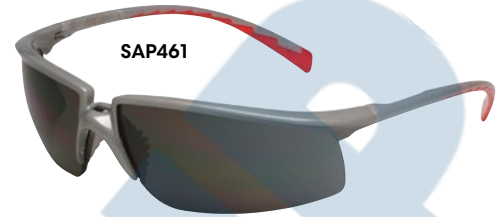

Privo™ Safety Glasses

- Euro-styled safety eyewear: look good while being safe!
- Excellent coverage and world-class fit
- Soft-tipped temples
- Soft comfort nose bridge
- Certified to CSA standard Z94.3

Solus 1000 Series Safety Glasses

- The Scotchgard™ anti-fog lens will resist fogging under most conditions, offering an unobstructed view of tasks, free from debris, withstanding up to 25 washes without losing performance
- Clear lens is ideal for indoor applications requiring impact protection
- Contemporary styling
- Removable temples enable the use of the optional strap (SFM411)
- Optional foam gasket helps reduce eye exposure (SFM410)
- Polycarbonate lenses absorb 99.9% of UVA and UVB rays
- Meets the requirements of CSA Z94.3 and ANSI Z87.1

Virtua™ CCS Safety Glasses

- Comfortable, lightweight frame features the Cord Control System (CCS) with an optional foam gasket attachment
- CCS is designed to keep a corded earplug attached, untangled, and ready for use
- Foam gasket helps limit eye exposure to nuisance dust while providing additional cushioning
- Anti-fog polycarbonate lens absorb 99.9% UV
- Certification(s): Meets the requirements of CSA Z94.3-07 and is Impact Rated to ANSI Z87.1-2010