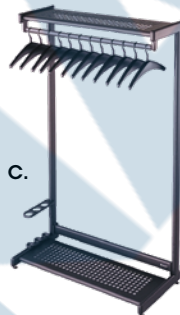

Contemporary coat rack has 12 non-removable hangers; prevents loss or misplacement. Chrome finish. Mounting hardware included.

Model No.	Description	Wt. lbs.	Price /Each
Black			
OE017	49" W x 14" D x 19" H	13	

B. & C. VALET COAT RACKS & HANGERS

- Available in plastic. Hangers are black finish
- Available in 12 coat capacities. Heavy gauge steel construction. Hangers included

Model No.	Description	Wt. lbs.	Price /Each
Black			
B. HANGER			
OTJ331	Plastic, Black Finish, 12/Pack	3.6	
C. VALET COAT HANGER			
OE831	12 Coat Valet 36" W x 15" D x 63" H	45	

D. STEEL COAT TREES

- All steel black coat tree, 63" high

Model No.	Description	Wt. lbs.	Price /Each
OE843	Black	12	
OK065	Chrome	12	

Nail Head Coat Tree

- Anti-theft coat hangers
- Assembly required
- Style: Mobile
- Overall Width: 15"
- Overall Height: 67"
- Overall Length: 15"
- No. of Coat Hangers/Hooks: 6
- Colour: Black
- Hook Material: Chrome
- Weight Capacity Per Hook: 10 lbs.