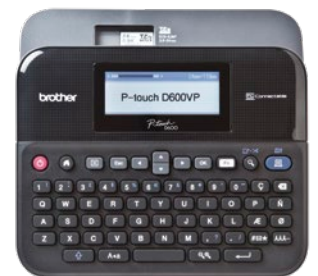

TZE TAPE CARTRIDGES

Model No.	Description	Price /Each
OB650	9 mm (3/8") Black on White	
ON443	12 mm (1/2") Black on White	
OB654	18 mm (3/4") Black on White	
OB659	24 mm (1") Black on White	

See page 1083 for other available colours.