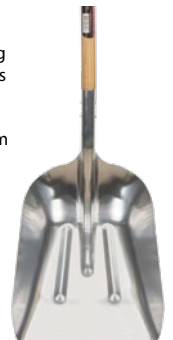

Poly Snow Scoops

- Powder-coated steel handle for added strength
- Ergonomic poly D-grip handle

aurora tools®

Model No.	Blade Size"	Wear Strip	Overall Length"	Price /Each
NM809	19-3/4 x 13-1/8	Yes	50-3/4	
NM810	19-3/4 x 13	No	51-3/8	

Poly Snow Pushers

- Powder-coated steel handle for added strength
- Ergonomic poly D-grip

aurora tools®

Model No.	Blade Size"	Wear Strip	Overall Length"	Price /Each
NM811	24-1/2 x 10-3/4	No	54-1/2	
NM812	21-1/4 x 9-1/4	Yes	50-1/2	

Scoop Shovels

- Perfect for moving and scooping lightweight granulated materials
- Lightweight construction for comfort and productivity
- Hardwood handle with aluminum blade resistant to rust
- Blade Size: 14" x 18"
- Blade Material: Aluminum
- Handle Material: Wood