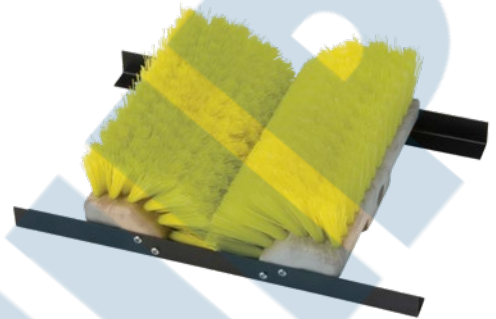

Boot Tray

- Keeps dirt and moisture off floors
- Durable plastic construction with a raised edge to corral melting snow, mud or salt
- Great for entryways, garages or closets
- Colour: Black

Model No.	Dimensions			Thickness"	Price /Each
	W"	x	L"		
SGH285	14	x	25	0.6	
SGU858	19	x	39	1.18	

Boot & Shoe Cleaner

- Option to anchor to the floor ensures a secure brush
- Constructed of stiff polypropylene bristles
- Designed to effectively scrape off dirt & debris from footwear
- Ideal for high traffic areas such as schoolyards, construction sites and industrial areas
- Overall Length: 15"
- Colour: Yellow

Model No. JK632
Price/Each \$

Boot Scraper

- Scrape shoes and boots clean to avoid tracking dirt, slush, and snow
- Rubber fingers brush the sides and bottom of boots
- Portable or can be made fixed (mounting hardware not included)
- Overall Length: 12"
- Easy to clean

Model No. SFQ526
Price/Each \$

Boot-Boy® Industrial Footwear Cleaners

- Constructed of 14-gauge hot rolled steel
- Nylon brush is long-lasting and easily replaceable
- Brush can be used wet with water, degreasers in pan or dry
- Plugs into any standard outlet
- 1/3 HP ball bearing motor
- CSA Approved
- Powder coated finished in red