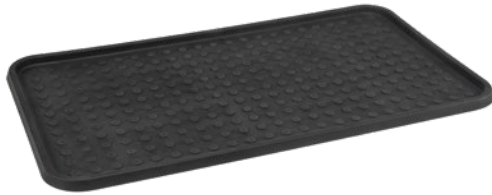

Boot Tray

- Keeps dirt and moisture off floors
- Durable plastic construction with a raised edge to corral melting snow, mud or salt
- Great for entryways, garages or closets
- Colour: Black

Model No.	Dimensions			Thickness"	Price /Each
	W"	x	L"		
SGH285	14	x	25	0.6	
SGU858	19	x	39	1.18	

Boot & Shoe Cleaner

- Option to anchor to the floor ensures a secure brush
- Constructed of stiff polypropylene bristles
- Designed to effectively scrape off dirt & debris from footwear
- Ideal for high traffic areas such as schoolyards, construction sites and industrial areas
- Overall Length: 15"
- Colour: Yellow

Model No. JK632
Price/Each \$

Boot Scraper

- Scrape shoes and boots clean to avoid tracking dirt, slush, and snow
- Rubber fingers brush the sides and bottom of boots
- Portable or can be made fixed (mounting hardware not included)
- Overall Length: 12"
- Easy to clean