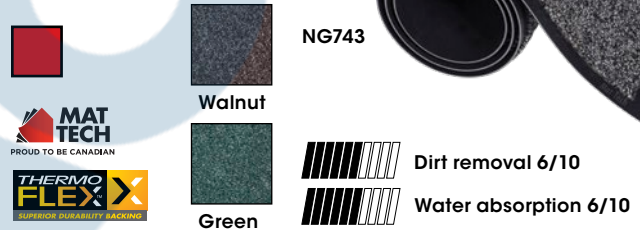

NG743

Model No.			Dimensions			Price /Each
Charcoal	Walnut	Green	W'	x	L'	
NG743	NG735	SDP192	3	x	5	
JA942	JA940	SDP193	3	x	10	
NG746	NG738	SDP194	4	x	6	
JA945	JA943	SDP195	4	x	10	
SDL693	SDL692	SDP196	6	x	10	

Wipers

ECO-STEP™ MAT

- For indoor light-traffic locations such as small businesses, boutiques and side entrances
- Other colours and dimensions available
- Thickness: 1/4"