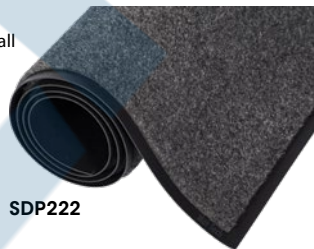

Scrapers

JASPER MAT

- Cut pile mat made out of strong nylon scraping fibers
- Slim profile facilitates the opening of doors
- Easy to clean, only use a wet and dry vacuum and/or shake off
- Mat will keep its scraping capabilities even on rough conditions for a long period of time
- ThermoFlex™ backing for superior floor protection
- Thickness: 5/16"

NG743

Model No.			Dimensions			Price /Each
Charcoal	Walnut	Green	W'	x	L'	
NG743	NG735	SDP192	3	x	5	
JA942	JA940	SDP193	3	x	10	
NG746	NG738	SDP194	4	x	6	
JA945	JA943	SDP195	4	x	10	
SDL693	SDL692	SDP196	6	x	10	

Wipers

ECO-STEP™ MAT

- For indoor light-traffic locations such as small businesses, boutiques and side entrances
- Other colours and dimensions available
- Thickness: 1/4"

SDP222

Model No.		Dimensions			Price /Each
Charcoal	Walnut	W'	x	L'	
SDP222	SDP224	2	x	3	
SDP223	SDP225	3	x	4	
SAX714	SAX720	3	x	5	
SAX715	SAX721	3	x	10	
SAX717	SAX723	4	x	6	

WALK-A-WAY™ MAT

- For indoor medium-traffic locations such as office buildings, and small retail stores
- Other colours and dimensions available
- Thickness: 5/16"

NG767

Model No.			Dimensions			Price /Each
Charcoal	Walnut	Green	W'	x	L'	
NG767	NG759	SDP226	3	x	5	
JA954	JA952	SDP227	3	x	10	
NG770	NG762	SDP228	4	x	6	
JA957	JA955	SDP229	4	x	10	
SDL705	SDL704	SDP230	6	x	10	