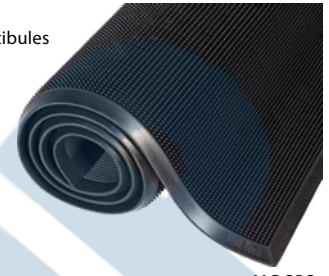

Scrapers

JASPER MAT

- Cut pile mat made out of strong nylon scraping fibers
- Slim profile facilitates the opening of doors
- Easy to clean, only use a wet and dry vacuum and/or shake off
- Mat will keep its scraping capabilities even on rough conditions for a long period of time
- ThermoFlex™ backing for superior floor protection
- Thickness: 5/16"

SGT823

Model No.		Dimensions			Price /Each
Black	Grey	W'	x	L'	
SGT823	SGT825	2	x	3	
SGQ826	SGT826	3	x	5	
SGT824	SGT827	3	x	10	

MAT-A-DOR™ MAT

- For outdoor and indoor entrances and vestibules
- For medium-traffic locations such as office buildings, small retail stores and car dealerships
- Colour: Black
- Other dimensions available
- Thickness: 5/8"

NG819

Model No.		Dimensions			Price /Each
No.		W	x	L	
NG819		2'	x	2'8"	
NG820		2'8"	x	3'3"	
NG821		3'	x	6'	

Wiper/Scrapers

NEEDLE-RIB™ MAT

- Quick drying and fade resistant
- For light-traffic locations such as boutiques, small businesses and side entrances
- Needle-punch surface bonded to a vinyl backing
- Gently brushes debris from shoes
- Recycled surface made from 50% plastic bottles
- Other colours and dimensions available
- Thickness 5/16"