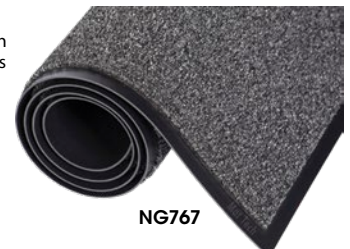

Scrapers

JASPER MAT

- Cut pile mat made out of strong nylon scraping fibers
- Slim profile facilitates the opening of doors
- Easy to clean, only use a wet and dry vacuum and/or shake off
- Mat will keep its scraping capabilities even on rough conditions for a long period of time
- ThermoFlex™ backing for superior floor protection
- Thickness: 5/16"

NG743

Model No.			Dimensions			Price /Each
Charcoal	Walnut	Green	W'	x	L'	
NG743	NG735	SDP192	3	x	5	
JA942	JA940	SDP193	3	x	10	
NG746	NG738	SDP194	4	x	6	
JA945	JA943	SDP195	4	x	10	
SDL693	SDL692	SDP196	6	x	10	

Wipers

ECO-STEP™ MAT

- For indoor light-traffic locations such as small businesses, boutiques and side entrances
- Other colours and dimensions available
- Thickness: 1/4"

SDP222

Model No.		Dimensions			Price /Each
Charcoal	Walnut	W'	x	L'	
SDP222	SDP224	2	x	3	
SDP223	SDP225	3	x	4	
SAX714	SAX720	3	x	5	
SAX715	SAX721	3	x	10	
SAX717	SAX723	4	x	6	

WALK-A-WAY™ MAT

- For indoor medium-traffic locations such as office buildings, and small retail stores
- Other colours and dimensions available
- Thickness: 5/16"

NG767

Model No.			Dimensions			Price /Each
Charcoal	Walnut	Green	W'	x	L'	
NG767	NG759	SDP226	3	x	5	
JA954	JA952	SDP227	3	x	10	
NG770	NG762	SDP228	4	x	6	
JA957	JA955	SDP229	4	x	10	
SDL705	SDL704	SDP230	6	x	10	