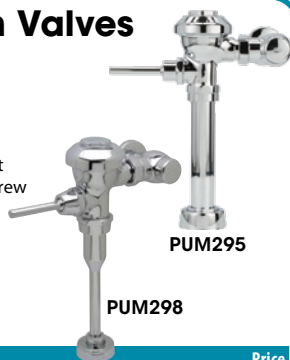

AquaVantage® Flush Valves

- Clog-resistant triple filter diaphragm
- Chemical resistant gaskets and seals for extended service life with lower maintenance costs
- Control stop has internal siphon-guard protection, vandal resistant stop cap, sweat solder kit, and a cast wall flange with set screw
- Finish: Chrome

HARDWIRED SENSOR FLUSH VALVES

- Sensor range automatically adjusts to its environment at power up and is powered by a 7.6 VDC power converter
- Each power converter can accommodate up to eight flush valves
- The valve is complete with high back pressure vacuum breaker, one piece hex coupling nut, adjustable tailpiece, spud coupling and flange for top spud connection
- Internal seals are made of chloramine resistant materials

- Lead-free
- Finish: Chrome
- Mount Location: Deck Mount
- Material: Brass

MANUAL BATHROOM SINK FAUCET

- ADA compliant, single-control lever handle
- Provides the highest level of durability for commercial applications with cast-brass bodies and lifetime warrantied ceramic disc cartridges
- Centreset
- Temperature limit stop
- Furnished with 2.2 GPM [8.3 L] aerator (complying with ANSI A112.18.1M Standard for flow)
- **Includes:** Mounting hardware, 1/2" NPSM coupling nuts for standard lavatory risers, Pop-up hole plugged

AquaSpec® Faucets

KITCHEN SINK FAUCET

- Single control kitchen faucet with ceramic disc cartridge, triple chrome plate finish and spray
- Zinc die-cast handle and housing, and brazed copper and brass waterway
- Connections are 3/8" female compression fittings on 3/8" stainless steel flex hose, 22-5/8" in length
- Faucet fits 8" centres
- Lead-free
- ADA compliant
- Installation Holes: 3
- Overall Height: 4-1/16"
- Type: Traditional