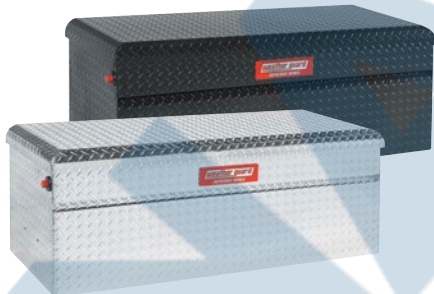

Model No.	Mfg No.	Description	Colour	Price /Each
TEQ670	300401-53-01	Standard Saddle	Black	
TEQ671	300401-9-01	Standard Saddle	Silver	
TEQ672	300207-53-01	Standard Cross	Black	
TEQ673	300207-9-01	Standard Cross	Silver	

Defender Series™ Universal Truck Chest

- Tamper resistant push button locks - drill resistant through key hole
- Heavy duty pry resistance with C channel reinforced welded lid construction and reinforced front body panel
- Dual gas strut supported lid with protective sleeves
- One touch push button locks pop open the box easily even when your hands are full
- Fits compact and full size pick-up trucks
- Black boxes are black powder coated inside and out for maximum protection against oxidation
- Seven year warranty
- Overall Width: 50-3/4"
- Overall Depth: 18-3/4"
- Overall Height: 19-1/4"
- Material: Aluminum

BLACK

Model No TEQ678
Mfg. No. 300401-53-01
Price/Each $

SILVER

Model No TEQ679
Mfg. No. 300401-9-01
Price/Each $

Defender Series™ Standard Lo-Side Truck Box

- Delivers heavy duty security with a dual stage rotary latch and a reinforced hook loop striker
- Professional durability with four piece welded construction
- Weather resistance from full weather seal with D shaped ribbed weather stripping
- Tamper resistant push button locks - drill resistant through key hole
- Heavy duty pry resistance with C channel reinforced welded lid construction and reinforced front body panel
- Dual gas strut supported lid with protective sleeves
- Fits full size pick-up trucks
- Black boxes are black powder coated inside and out for maximum protection against oxidation
- Seven year warranty
- Overall Width: 58-3/4"
- Overall Depth: 15-3/4"
- Overall Height: 13-1/4"
- Material: Aluminum

BLACK

Model No TEQ680
Mfg. No. 300300-53-01
Price/Each $