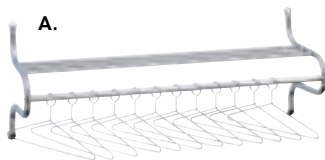

Impromptu® Mobile Garment Racks

- Powder coated black sturdy steel frame
- Translucent polycarbonate panels
- Includes storage shelf above the rack for additional garments
- Holds up to 32 hangers, 12 hangers included
- Four casters, two locking
- 40 1/4" W x 58 3/4" H x 29 3/4" D

ON740

Model No.	Description	Price /Each
ON740	Mobile Garment Rack	
ON741	Extra Hanger Pack, 12/Pack	

Safco® Coat Rack with Umbrella Stand

- Features 4 double hooks
- Includes umbrella stand with drip pan
- Base Width: 21"
- Overall Height: 70"
- Frame Material: Metal
- Colour: Black
- Assembly required

Model No. **OP878**
Mfg. No. 4168BL
Price/Each \$

Coat/Hat Racks

A. SHELF RACK WITH HANGERS

Contemporary coat rack has 12 non-removable hangers; prevents loss or misplacement. Chrome finish. Mounting hardware included.