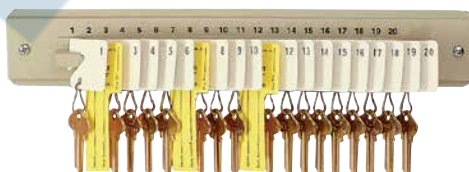

Dupli-Key® Two-Tags Cabinets

- Sturdy, welded steel with piano-hinged door and key panels
- Heavy-duty, 20-gauge steel body and 18-gauge steel door
- Mount cabinet on wall (mounting screws included), or use on table or shelf
- Cabinet includes a disc-tumbler lock with two keys
- Includes: red octagon key tags (model **OG894**) and white oval key tags (model **OG895**) same amount as key capacity, cross reference key guide, key loan record sheet, key receipt slip, brass key receipt holders and key collection envelopes
- The double key system insures proper security and avoids key loss
- How it works: the master key is fastened to the red tag and filed permanently on a labelled hook; duplicate keys are fastened to white tags on the same hook; each key is indexed in three ways: by hook number, alphabetically by what the key opens and numerically
- When a key leaves the system, a receipt tag is filled out and hung with the master key and all loans are recorded in the key loan record sheet

OG888

OG893

Model No.	Dimensions			Key Capacity	Wt. lbs.	Price /Each
	W"	x D"	x H"			
OG884	8	x 2 1/2	x 12 1/8	30	6	
OG886	14	x 3 1/8	x 17 1/2	60	14	
OG887	14	x 3 1/8	x 17 1/2	90	15	
OG888	16 1/2	x 5	x 20 1/2	120	20	
OG889	16 1/2	x 5	x 20 1/2	180	26	
OG890	16 1/2	x 5	x 20 1/2	240	28	
OG891	16 1/2	x 5	x 31 1/8	300	42	
OG892	16 1/2	x 5	x 31 1/8	390	46	
OG893	16 1/2	x 5	x 31 1/8	460	49	

EXTRA KEY TAGS & ACCESSORIES