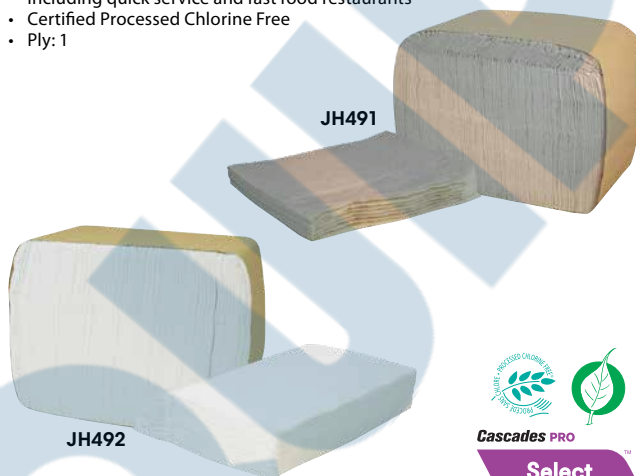

Multifold & Singlefold Towels

- Soft and absorbent 1-ply towels provide the right combination of quality, performance and value
- Towels are made from 100% recycled fibres
- Embossing enhances hand feel and maximum performance
- Fast absorbency helps to control usage, so you save on reduced waste and maintenance time
- "No touch" hand towel service offers sanitary conditions

Select™ Kitchen Towel Roll

- Soft yet resistant kitchen roll towels
- Made from 100% recycled fiber
- Certified chlorine free

Cascades PRO

Select

Model No.	Mfg. No.	Colour	Ply	Dimensions L" x W"	Sheets /Roll	Rolls /Case	Price /Case
JH474	K085	White	2	11 x 8	85	30	

Kitchen Roll Towels

- Made from 100% recycled fibres; provide environmental benefits and a positive image builder
- High-bulk, 2-ply construction maximizes absorbency for superior spill holding power using fewer towels
- Super strong soft towels hold together even on tough jobs
- Ideal for cleaning and wiping all surfaces
- Colour: White

Model No.	Mfg. No.	Ply	Towel Size L" x W"	Towels /Roll	Rolls /Case	Dispenser Option	Price /Case
JB580	HB1995A	2	11 x 9	210	12	-	

Select™ Full Fold II Napkins

- Made from 100% recycled fiber
- Ideal napkin choice saves restaurant and food service operators money by reducing napkin consumption
- Works well in high-traffic dining settings including quick service and fast food restaurants
- Certified Processed Chlorine Free
- Ply: 1