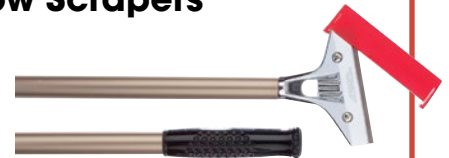

AG Solstice™ Commercial Window Cleaning

The AG Solstice line of glass cleaning tools is perfect for the contract or commercial cleaner wanting to clean indoor mirrors, glass, and smooth hard surfaces with greater efficiency. AG Solstice tools are economical, ergonomic and easy to use.

T-BAR

- Light and ergonomic
- Deep channels on the T-Bar release more water during use

SCRUBBER

- Microfibre scrubber features an internal hook and loop fastener for a snug fit
- Microfibre scrubber can be laundered

Model No.	Mfg. No.	Description	Length"	Price /Each
JC085	46510	Assembled T-Bar and Scrubber	10	
JC086	46514	Assembled T-Bar and Scrubber	14	

AG SOLSTICE™ SQUEEGEES

- Moulded polypropylene and stainless steel squeegee connector provides a high level of comfort, while ensuring a non-slip grip even when wet
- Quick thumb release system allows for fast and easy blade changes
- Slotted guides allow you to place the handle in various configurations for easy use
- High quality sharp rubber blade with sharp edges maintains close contact with the surface being cleaned

Model No.	Mfg. No.	Description	Length"	Price /Each
JC087	46610	Assembled handle w/stainless steel channel and rubber blade	10	
JC088	46614	Assembled handle w/stainless steel channel and rubber blade	14	
JC089	46618	Assembled handle w/stainless steel channel and rubber blade	18	
JC074	46100	Handle with stainless steel connector	-	
JC079	46214	Replacement rubber blades, package of 10	14	
JC080	46218	Replacement rubber blades, package of 10	18	

AG SOLSTICE™ EXTENSION POLES