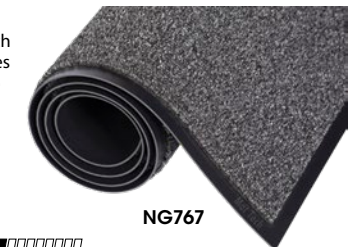

Model No.			Dimensions W' x L'	Price /Each
Charcoal	Walnut	Green		
NG743	NG735	SDP192	3 x 5	
JA942	JA940	SDP193	3 x 10	
NG746	NG738	SDP194	4 x 6	
JA945	JA943	SDP195	4 x 10	
SDL693	SDL692	SDP196	6 x 10	

Wipers

ECO-STEP™ MAT

- For indoor light-traffic locations such as small businesses, boutiques and side entrances
- Other colours and dimensions available
- Thickness: 1/4"

- Dirt removal 2/10 **SDP222**
- Water absorption 8/10
- Crush resistance 2/10

Model No.		Dimensions W' x L'	Price /Each
Charcoal	Walnut		
SDP222	SDP224	2 x 3	
SDP223	SDP225	3 x 4	
SAX714	SAX720	3 x 5	
SAX715	SAX721	3 x 10	
SAX717	SAX723	4 x 6	

WALK-A-WAY™ MAT

- For indoor medium-traffic locations such as office buildings, and small retail stores
- Other colours and dimensions available
- Thickness: 5/16"