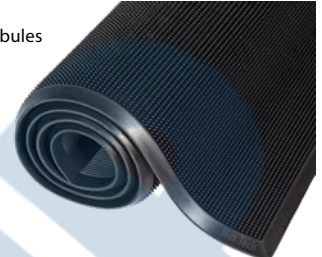

Scrapers

CROWN-TRED™ MAT

- For outdoor and indoor entrances and vestibules
- For light-traffic locations such as small businesses, boutiques and side entrances
- Colour: Black
- Thickness: 1/4"

- Dirt removal 5/10 **SDL816**
- Water absorption 0/10
- Crush resistance 10/10

Model No.	Dimensions W x L	Price /Each
SDL816	2'10" x 4'7"	
SDL817	3'9" x 5'7"	
SDL818	2'10" x 9'3"	

MAT-A-DOR™ MAT

- For outdoor and indoor entrances and vestibules
- For medium-traffic locations such as office buildings, small retail stores and car dealerships
- Colour: Black
- Other dimensions available
- Thickness: 5/8"

- Dirt removal 8/10 **NG819**
- Water absorption 0/10
- Crush resistance 10/10

Model No.	Dimensions W x L	Price /Each
NG819	2' x 28"	
NG820	2'8" x 3'3"	
NG821	3' x 6'	

Wiper/Scrapers

THREE-N-ONE™ MAT

- For indoor vestibule and lobby
- For light traffic locations such as small businesses, boutiques and side entrances
- Other colours and dimensions available
- Thickness: 5/16"