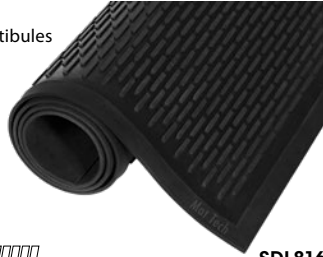

Scrapers

CROWN-TRED™ MAT

- For outdoor and indoor entrances and vestibules
- For light-traffic locations such as small businesses, boutiques and side entrances
- Colour: Black
- Thickness: 1/4"

- Dirt removal 5/10 **SDL816**
- Water absorption 0/10
- Crush resistance 10/10

Model No.	Dimensions W x L	Price /Each
SDL816	2'10" x 4'7"	
SDL817	3'9" x 5'7"	
SDL818	2'10" x 9'3"	

MAT-A-DOR™ MAT

- For outdoor and indoor entrances and vestibules
- For medium-traffic locations such as office buildings, small retail stores and car dealerships
- Colour: Black
- Other dimensions available
- Thickness: 5/8"

- Dirt removal 8/10 **NG819**
- Water absorption 0/10
- Crush resistance 10/10

Model No.	Dimensions W x L	Price /Each
NG819	2' x 28"	
NG820	2'8" x 3'3"	
NG821	3' x 6'	

Wiper/Scrapers

THREE-N-ONE™ MAT

- For indoor vestibule and lobby
- For light traffic locations such as small businesses, boutiques and side entrances
- Other colours and dimensions available
- Thickness: 5/16"