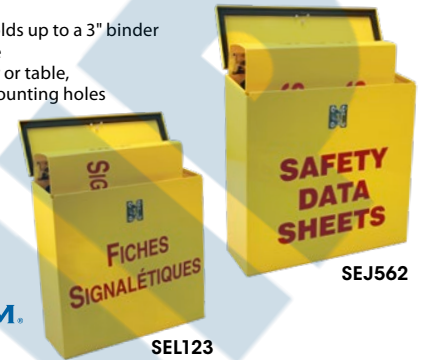

SDS Projection™ Signs

- 0.10" thick high-impact plastic
- 3D signs, projecting 45° from the wall, provide optimum viewing from front and sides
- 90D signs, projecting 90° from the wall, are viewed from either side
- Includes: mounting holes and hardware

SEJ568

SEJ569

Model No.	Mfg. No.	Panel Size"	Overall Size"	Standard 3D Price/Each	Standard 90D Price/Each
SEJ568	PSP768	6 x 5	6 x 8 1/2 x 4		—
SEJ569	PSP452	8 x 8	8 x 8 x 1 1/2	—	

Safety Documents Job-Site Box

- Have important paperwork readily available and protected on the job-site
- Durable steel box has galvanized coating and exterior powder-coated finish to prevent rust
- Stainless steel, sloping hinge lid with lockable hasp and foam gasket
- 13-1/2" x 13-1/2" x 4-1/2" box holds up to a 3" binder
- Designed for outdoor exposure
- Box can be set out on a counter or table, or installed on wall with rear mounting holes
- 2-1/2" binder included

SEL123

SEJ562

Model No.	Mfg. No.	Description	Price/Each
SEJ562	ZRS367	English	
SEL123	FRZRS367	French	

SDS Binders

- Organize documents in bright, safety yellow binders
- Contrasting red letters on front cover and spine
- 3-ring binders have 914 mm (36") metal security chain