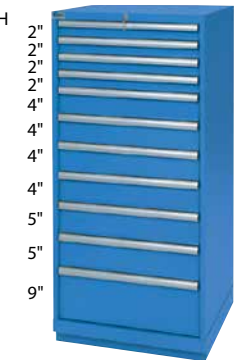

Overall Dimensions: 40 1/4" W x 22 1/2" D x 41 3/4" H
 Number of drawers: 9
 Number of compartments: 117
Model No. FI137 Bright blue
Model No. FI138 Light grey
 Price/Each \$

DIVIDERS
 A - Drawer 1-2
 B - Drawer 3-5
 C - Drawer 6-7
 D - Drawer 8-9

Overall Dimensions: 28 1/4" W x 28 1/2" D x 59 1/2" H
 Number of drawers: 8
 Number of compartments: 88
Model No. FI139 Bright blue
Model No. FI140 Light grey
 Price/Each \$

DIVIDERS
 A - Drawer 1-6
 B - Drawer 7-8

Overall Dimensions: 28 1/4" W x 28 1/2" D x 59 1/2" H
 Number of drawers: 9
 Number of compartments: 124
Model No. FI141 Bright blue
Model No. FI142 Light grey
 Price/Each \$

DIVIDERS
 A - Drawer 1-4
 B - Drawer 5-9

Overall Dimensions: 28 1/4" W x 28 1/2" D x 59 1/2" H
 Number of drawers: 11
 Number of compartments: 172
Model No. FI143 Bright blue
Model No. FI144 Light grey
 Price/Each \$

DIVIDERS
 A - Drawer 1-4
 B - Drawer 5-8
 C - Drawer 9-10
 D - Drawer 11