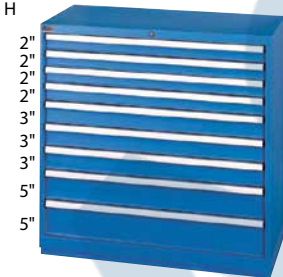

Drawer Cabinets

Overall Dimensions: 40 1/4" W x 22 1/2" D x 41 3/4" H
 Number of drawers: 5
 Number of compartments: 57
Model No. FI133 Bright blue
Model No. FI134 Light grey
 Price/Each \$

DIVIDERS
 A - Drawer 1-2
 B - Drawer 3
 C - Drawer 4
 D - Drawer 5

Overall Dimensions: 40 1/4" W x 22 1/2" D x 41 3/4" H
 Number of drawers: 7
 Number of compartments: 96
Model No. FI135 Bright blue
Model No. FI136 Light grey
 Price/Each \$

DIVIDERS
 A - Drawer 1-2
 B - Drawer 3-4
 C - Drawer 5-6
 D - Drawer 7

Overall Dimensions: 40 1/4" W x 22 1/2" D x 41 3/4" H
 Number of drawers: 9
 Number of compartments: 117
Model No. FI137 Bright blue
Model No. FI138 Light grey
 Price/Each \$

DIVIDERS
 A - Drawer 1-2
 B - Drawer 3-5
 C - Drawer 6-7
 D - Drawer 8-9

Overall Dimensions: 28 1/4" W x 28 1/2" D x 59 1/2" H
 Number of drawers: 8
 Number of compartments: 88
Model No. FI139 Bright blue
Model No. FI140 Light grey
 Price/Each \$

DIVIDERS
 A - Drawer 1-6
 B - Drawer 7-8