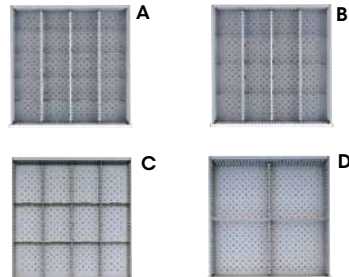

DIVIDERS
A - Drawer 1-4
B - Drawer 5-8
C - Drawer 9-10
D - Drawer 11

Call our Material Handling Specialists today for all your cabinets needs!