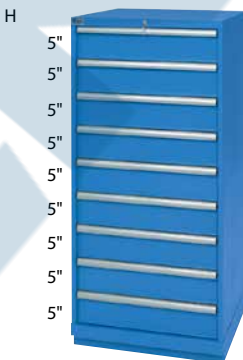

Overall Dimensions: 40 1/4" W x 22 1/2" D x 41 3/4" H
 Number of drawers: 7
 Number of compartments: 96
Model No. FI135 Bright blue
Model No. FI136 Light grey
 Price/Each \$

DIVIDERS
 A - Drawer 1-2
 B - Drawer 3-4
 C - Drawer 5-6
 D - Drawer 7

Overall Dimensions: 40 1/4" W x 22 1/2" D x 41 3/4" H
 Number of drawers: 9
 Number of compartments: 117
Model No. FI137 Bright blue
Model No. FI138 Light grey
 Price/Each \$

DIVIDERS
 A - Drawer 1-2
 B - Drawer 3-5
 C - Drawer 6-7
 D - Drawer 8-9

Overall Dimensions: 28 1/4" W x 28 1/2" D x 59 1/2" H
 Number of drawers: 8
 Number of compartments: 88
Model No. FI139 Bright blue
Model No. FI140 Light grey
 Price/Each \$

DIVIDERS
 A - Drawer 1-6
 B - Drawer 7-8

Overall Dimensions: 28 1/4" W x 28 1/2" D x 59 1/2" H
 Number of drawers: 9
 Number of compartments: 124
Model No. FI141 Bright blue
Model No. FI142 Light grey
 Price/Each \$

DIVIDERS
 A - Drawer 1-4
 B - Drawer 5-9