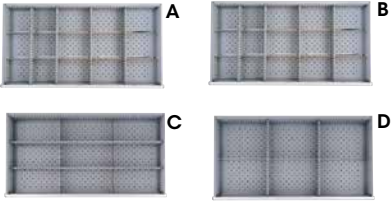

Drawer Cabinets

Overall Dimensions: 40 1/4" W x 22 1/2" D x 41 3/4" H
 Number of drawers: 5
 Number of compartments: 57
Model No. FI133 Bright blue
Model No. FI134 Light grey
 Price/Each \$

DIVIDERS
 A - Drawer 1-2
 B - Drawer 3
 C - Drawer 4
 D - Drawer 5

Overall Dimensions: 40 1/4" W x 22 1/2" D x 41 3/4" H
 Number of drawers: 7
 Number of compartments: 96
Model No. FI135 Bright blue
Model No. FI136 Light grey
 Price/Each \$

DIVIDERS
 A - Drawer 1-2
 B - Drawer 3-4
 C - Drawer 5-6
 D - Drawer 7

Overall Dimensions: 40 1/4" W x 22 1/2" D x 41 3/4" H
 Number of drawers: 9
 Number of compartments: 117
Model No. FI137 Bright blue
Model No. FI138 Light grey
 Price/Each \$

DIVIDERS
 A - Drawer 1-2
 B - Drawer 3-5
 C - Drawer 6-7
 D - Drawer 8-9

Overall Dimensions: 28 1/4" W x 28 1/2" D x 59 1/2" H
 Number of drawers: 8
 Number of compartments: 88
Model No. FI139 Bright blue
Model No. FI140 Light grey
 Price/Each \$

DIVIDERS
 A - Drawer 1-6
 B - Drawer 7-8