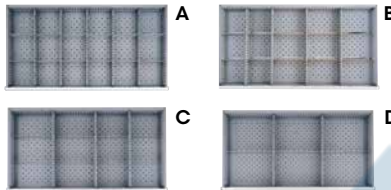

Drawer Cabinets

Overall Dimensions: 40 1/4" W x 22 1/2" D x 41 3/4" H
 Number of drawers: 5
 Number of compartments: 57
Model No. FI133 Bright blue
Model No. FI134 Light grey
 Price/Each \$

DIVIDERS
 A - Drawer 1-2
 B - Drawer 3
 C - Drawer 4
 D - Drawer 5

Overall Dimensions: 40 1/4" W x 22 1/2" D x 41 3/4" H
 Number of drawers: 7
 Number of compartments: 96
Model No. FI135 Bright blue
Model No. FI136 Light grey
 Price/Each \$

DIVIDERS
 A - Drawer 1-2
 B - Drawer 3-4
 C - Drawer 5-6
 D - Drawer 7

Overall Dimensions: 40 1/4" W x 22 1/2" D x 41 3/4" H
 Number of drawers: 9
 Number of compartments: 117
Model No. FI137 Bright blue
Model No. FI138 Light grey
 Price/Each \$

DIVIDERS
 A - Drawer 1-2
 B - Drawer 3-5
 C - Drawer 6-7
 D - Drawer 8-9