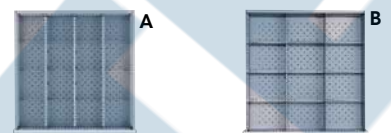

DIVIDERS
A - Drawer 1-6
B - Drawer 7-8

Overall Dimensions: 28 1/4" W x 28 1/2" D x 59 1/2" H
Number of drawers: 9
Number of compartments: 124
Model No. FI141 Bright blue
Model No. FI142 Light grey
Price/Each $

DIVIDERS
A - Drawer 1-4
B - Drawer 5-9

Overall Dimensions: 28 1/4" W x 28 1/2" D x 59 1/2" H
Number of drawers: 11
Number of compartments: 172
Model No. FI143 Bright blue
Model No. FI144 Light grey
Price/Each $