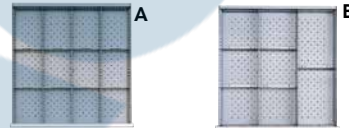

Drawer Cabinets

Overall Dimensions: 40 1/4" W x 22 1/2" D x 41 3/4" H
Number of drawers: 5
Number of compartments: 57
Model No. FI133 Bright blue
Model No. FI134 Light grey
Price/Each $

DIVIDERS
A - Drawer 1-2
B - Drawer 3
C - Drawer 4
D - Drawer 5

Overall Dimensions: 40 1/4" W x 22 1/2" D x 41 3/4" H
Number of drawers: 7
Number of compartments: 96
Model No. FI135 Bright blue
Model No. FI136 Light grey
Price/Each $

DIVIDERS
A - Drawer 1-2
B - Drawer 3-4
C - Drawer 5-6
D - Drawer 7

Overall Dimensions: 40 1/4" W x 22 1/2" D x 41 3/4" H
Number of drawers: 9
Number of compartments: 117
Model No. FI137 Bright blue
Model No. FI138 Light grey
Price/Each $

DIVIDERS
A - Drawer 1-2
B - Drawer 3-5
C - Drawer 6-7
D - Drawer 8-9

Overall Dimensions: 28 1/4" W x 28 1/2" D x 59 1/2" H
Number of drawers: 8
Number of compartments: 88
Model No. FI139 Bright blue
Model No. FI140 Light grey
Price/Each $

DIVIDERS
A - Drawer 1-6
B - Drawer 7-8

Overall Dimensions: 28 1/4" W x 28 1/2" D x 59 1/2" H
Number of drawers: 9
Number of compartments: 124
Model No. FI141 Bright blue
Model No. FI142 Light grey
Price/Each $

DIVIDERS
A - Drawer 1-4
B - Drawer 5-9

Overall Dimensions: 28 1/4" W x 28 1/2" D x 59 1/2" H
Number of drawers: 11
Number of compartments: 172
Model No. FI143 Bright blue
Model No. FI144 Light grey
Price/Each $

DIVIDERS
A - Drawer 1-4
B - Drawer 5-8
C - Drawer 9-10
D - Drawer 11

Call our Material Handling Specialists today for all your cabinets needs!