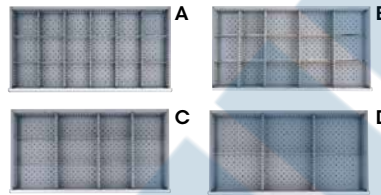

Drawer Cabinets

Overall Dimensions: 40 1/4" W x 22 1/2" D x 41 3/4" H
 Number of drawers: 5
 Number of compartments: 57
Model No. FI133 Bright blue
Model No. FI134 Light grey
 Price/Each \$

DIVIDERS
 A - Drawer 1-2
 B - Drawer 3
 C - Drawer 4
 D - Drawer 5

Overall Dimensions: 40 1/4" W x 22 1/2" D x 41 3/4" H
 Number of drawers: 7
 Number of compartments: 96
Model No. FI135 Bright blue
Model No. FI136 Light grey
 Price/Each \$

DIVIDERS
 A - Drawer 1-2
 B - Drawer 3-4
 C - Drawer 5-6
 D - Drawer 7