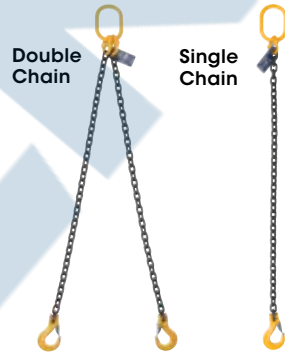

Sling Hook

Chain Size"	Hook Type	5' Sling Model No.	Price /Each	8' Sling Model No.	Price /Each	10' Sling Model No.	Price /Each

SINGLE CHAIN

9/32	Sling	LT521		LT529		LT537	
9/32	Grab	LT522		LT530		LT538	
3/8	Sling	LT523		LT531		LT539	
3/8	Grab	LT524		LT532		LT540	
1/2	Sling	LT525		LT533		LT541	
1/2	Grab	LT526		LT534		LT542	
5/8	Sling	LT527		LT535		LT543	
5/8	Grab	LT528		LT536		LT544	

Chain Size"	Hook Type	5' Sling Model No.	Price /Each	8' Sling Model No.	Price /Each	10' Sling Model No.	Price /Each

DOUBLE CHAIN

9/32	Sling	LT545		LT553		LT561	
9/32	Grab	LT546		LT554		LT562	
3/8	Sling	LT547		LT555		LT563	
3/8	Grab	LT548		LT556		LT564	
1/2	Sling	LT549		LT557		LT565	
1/2	Grab	LT550		LT558		LT566	
5/8	Sling	LT551		LT559		LT567	
5/8	Grab	LT552		LT560		LT568	

Note: Other lengths, hook types and chain types available upon request

CAPACITY LBS.

Chain Size"	Single		Double	
	90°	60°	45°	30°
9/32	3500	6100	4900	3500
3/8	7100	12 300	10 000	7100
1/2	12 000	20 800	17 000	12 000
5/8	18 100	31 300	25 600	18 100